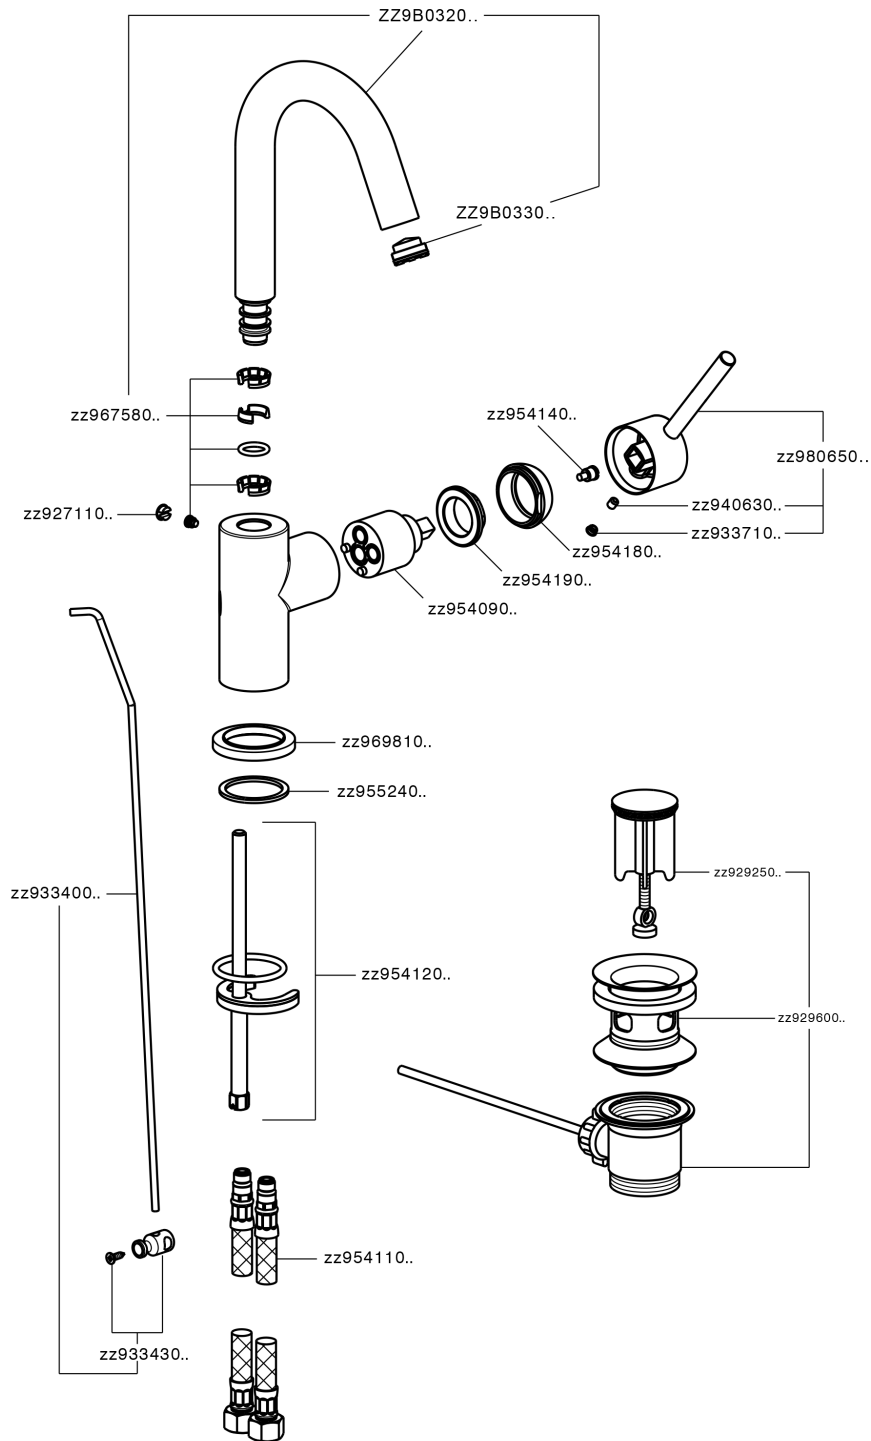

Single lever washbasin mixer EnergySave NUOVA KIRUNA_K2000475

K2000475

<https://en.huberitalia.com/single-lever-washbasin-mixer-energysave-nuova-kiruna-k2000475>

2026-06-13