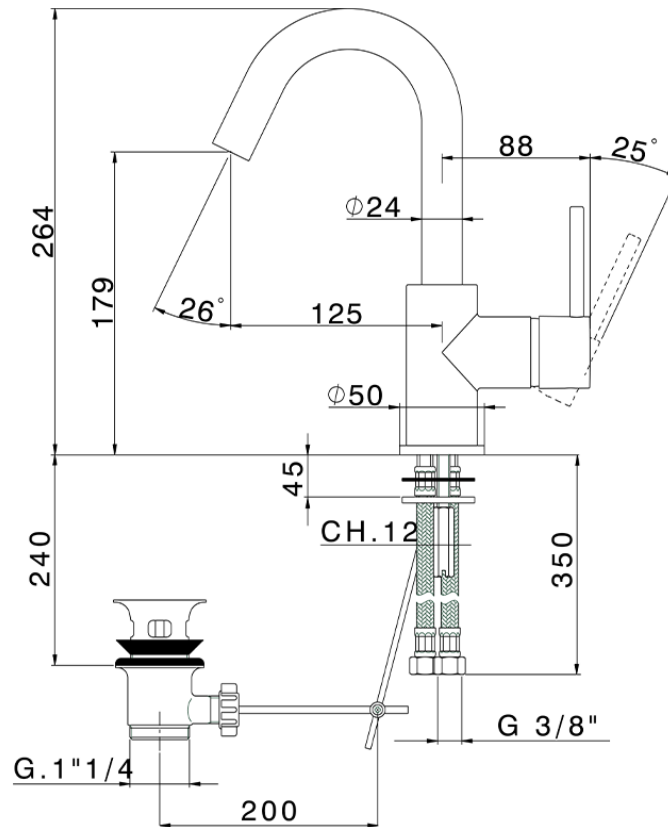

Single lever washbasin mixer EnergySave NUOVA KIRUNA_K2000475

K2000475

<https://en.huberitalia.com/single-lever-washbasin-mixer-energysave-nuova-kiruna-k2000475>

2026-06-13