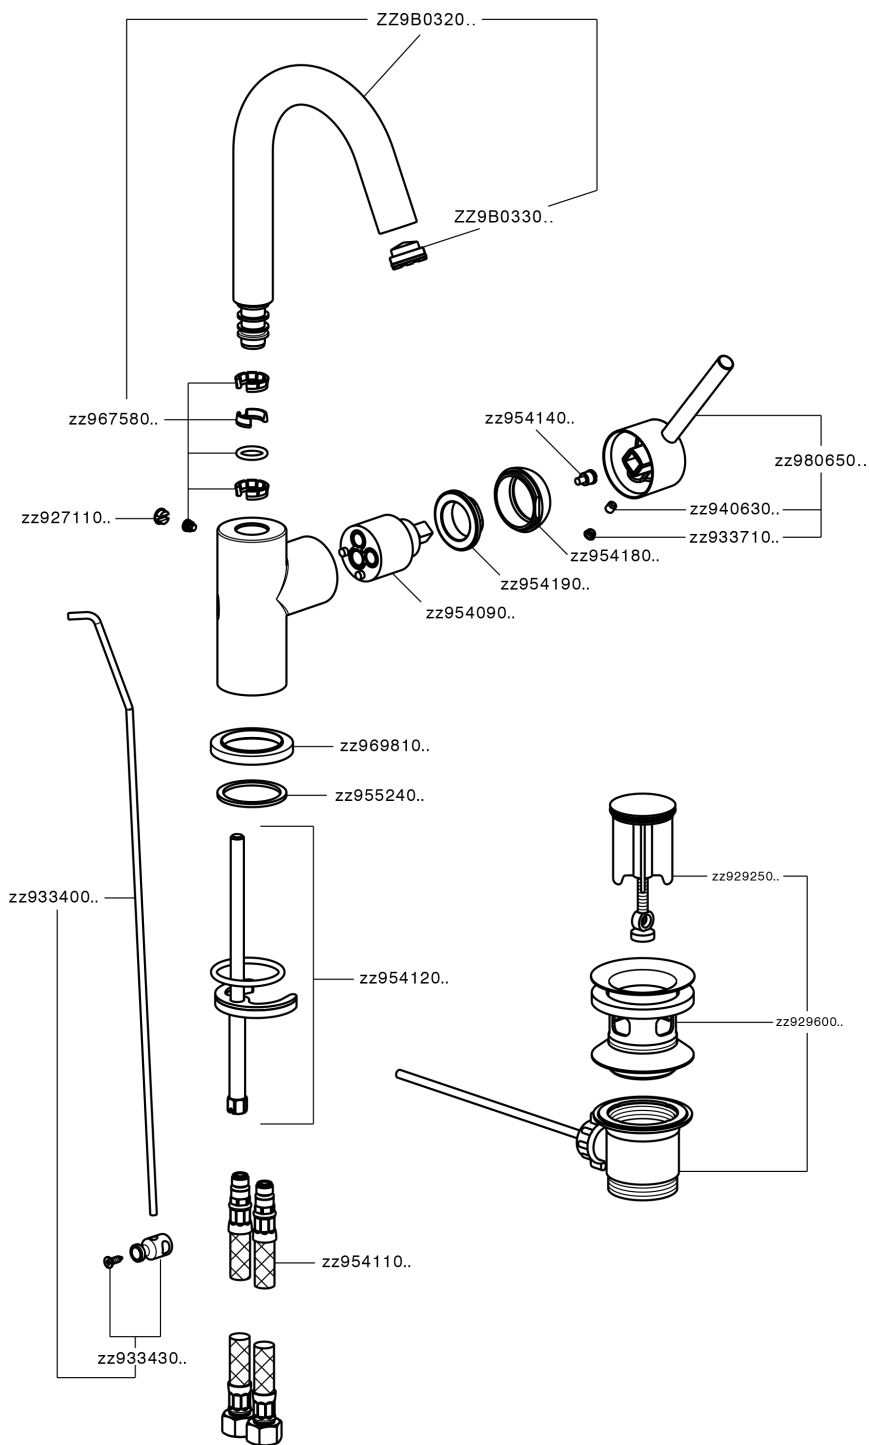

Single lever washbasin mixer EnergySave NUOVA KIRUNA_K2000475

K2000475

<https://en.huberitalia.com/single-lever-washbasin-mixer-energysave-nuova-kiruna-k2000475>

2026-04-09