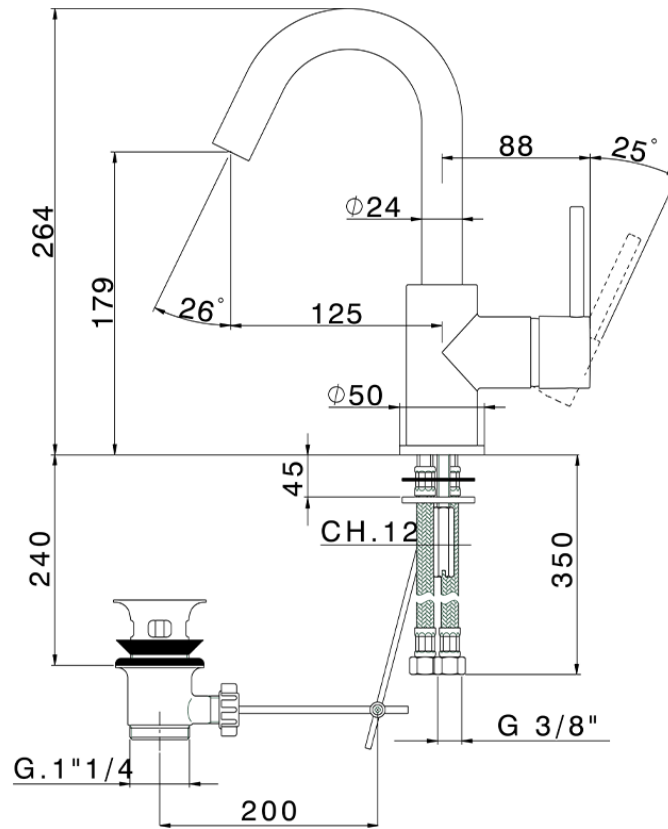

Single lever washbasin mixer EnergySave NUOVA KIRUNA_K2000475

K2000475

<https://en.huberitalia.com/single-lever-washbasin-mixer-energysave-nuova-kiruna-k2000475>

2026-04-10