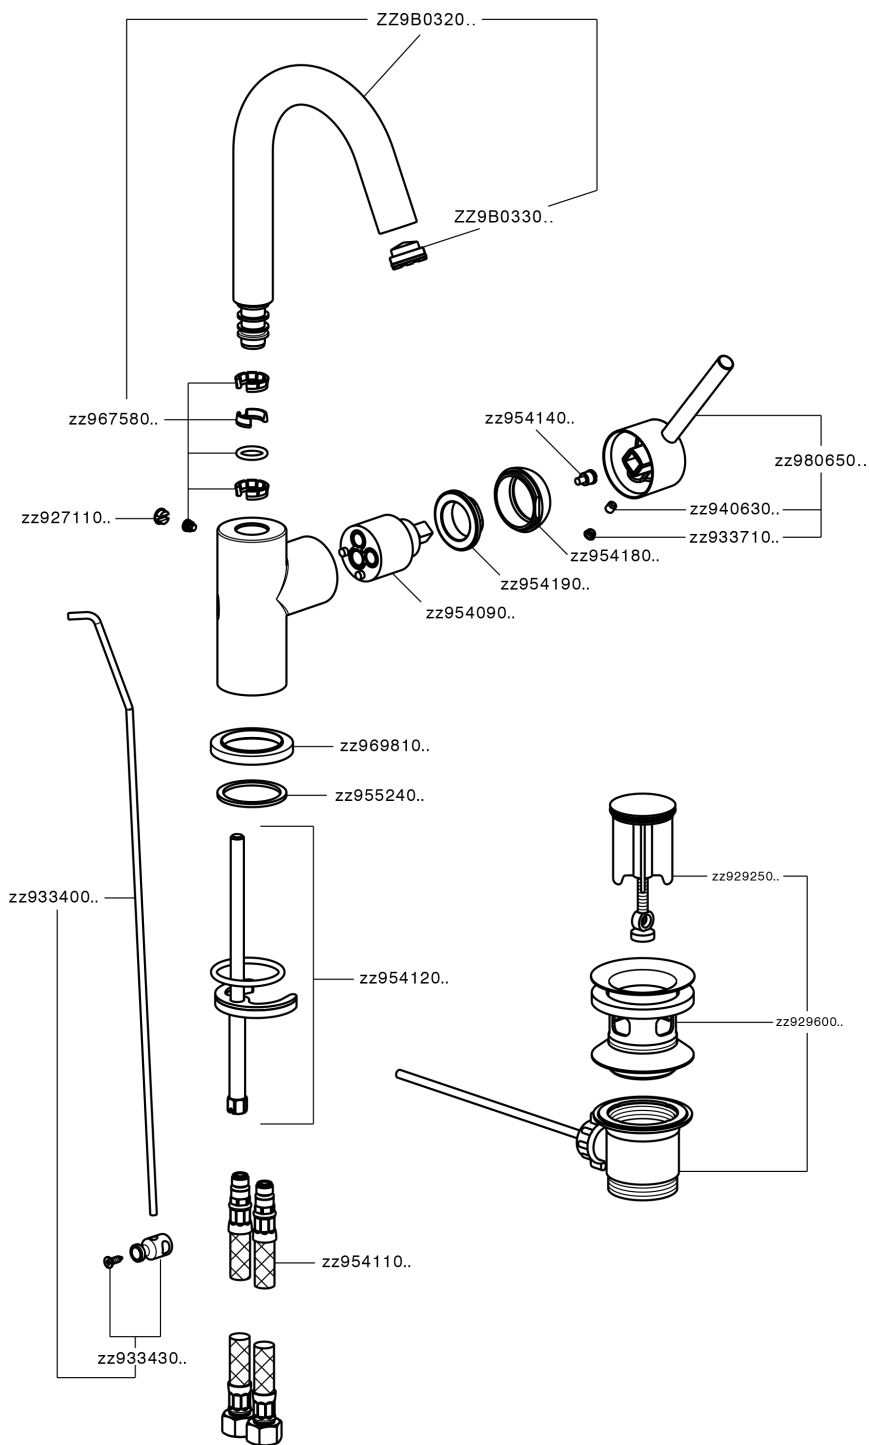

Single lever washbasin mixer EnergySave NUOVA KIRUNA_K2000475

K2000475

<https://en.huberitalia.com/single-lever-washbasin-mixer-energysave-nuova-kiruna-k2000475>

2026-05-16