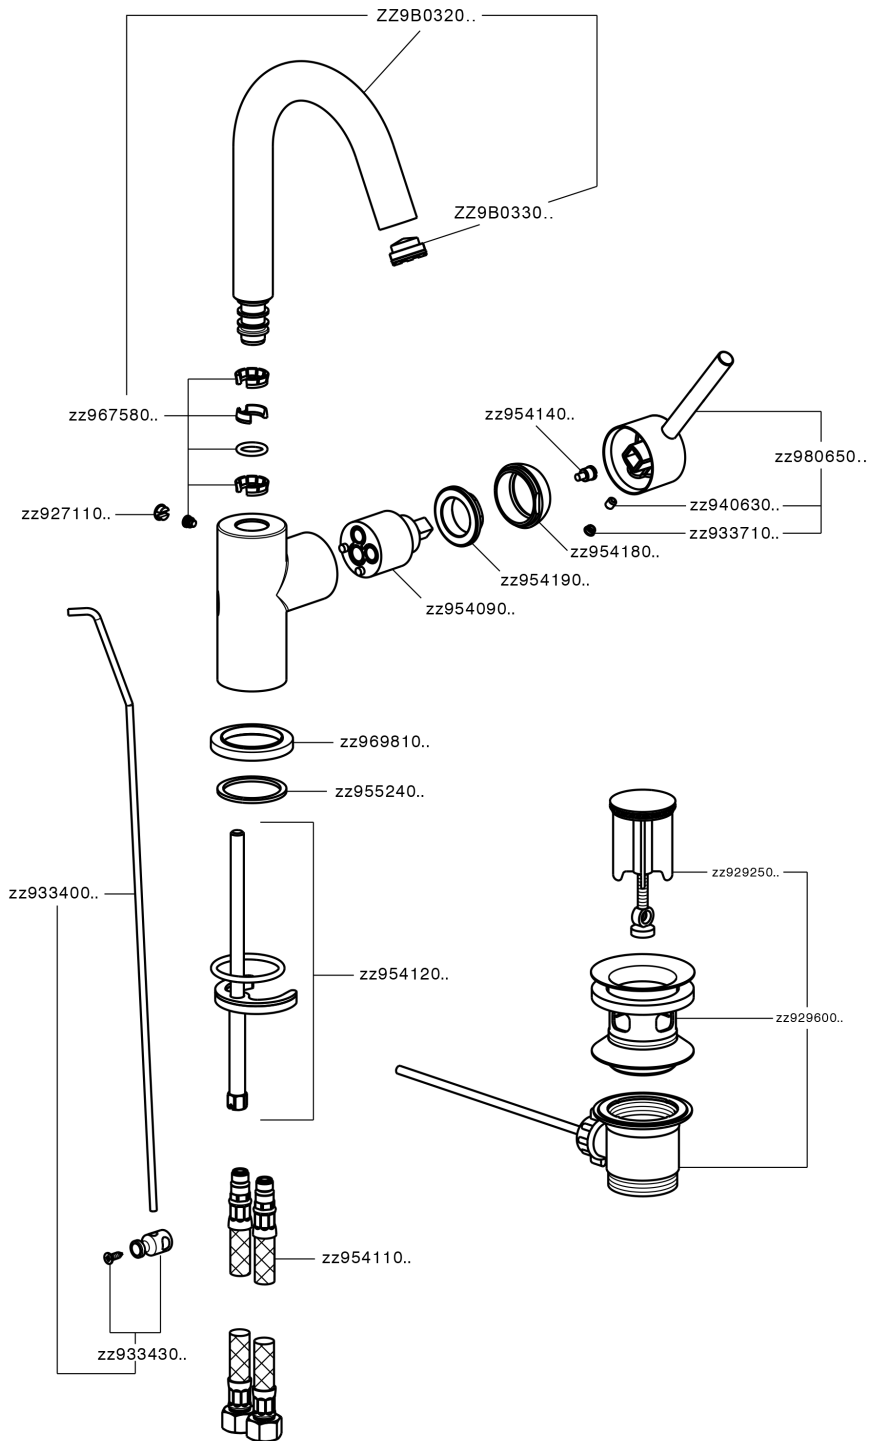

## Single lever washbasin mixer EnergySave NUOVA KIRUNA\_K2000475

K2000475

<https://en.huberitalia.com/single-lever-washbasin-mixer-energysave-nuova-kiruna-k2000475>

2026-04-06