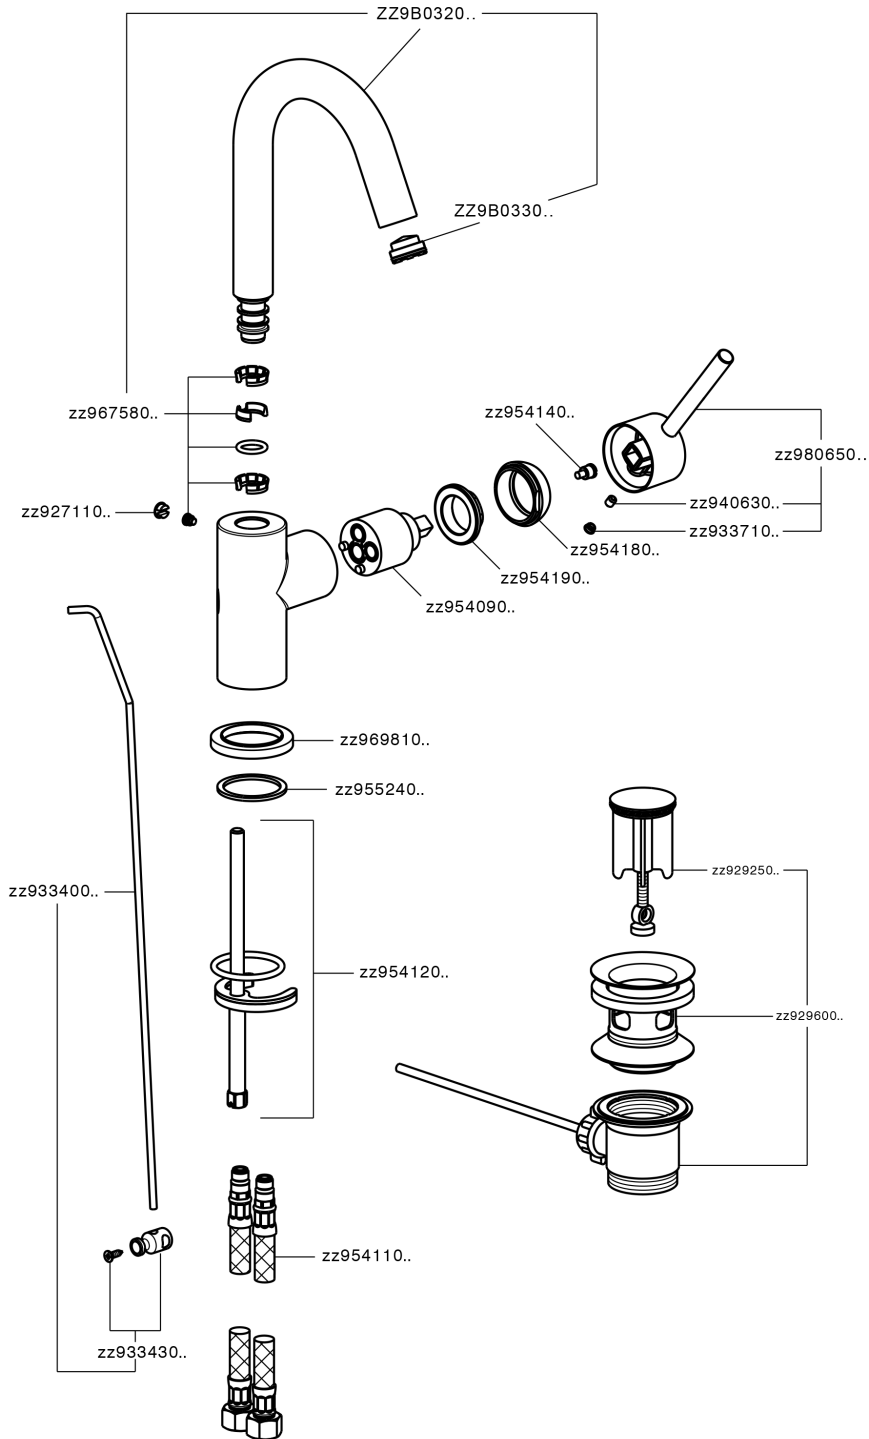

Single lever washbasin mixer EnergySave NUOVA KIRUNA_K2000475

K2000475

<https://en.huberitalia.com/single-lever-washbasin-mixer-energysave-nuova-kiruna-k2000475>

2026-06-14