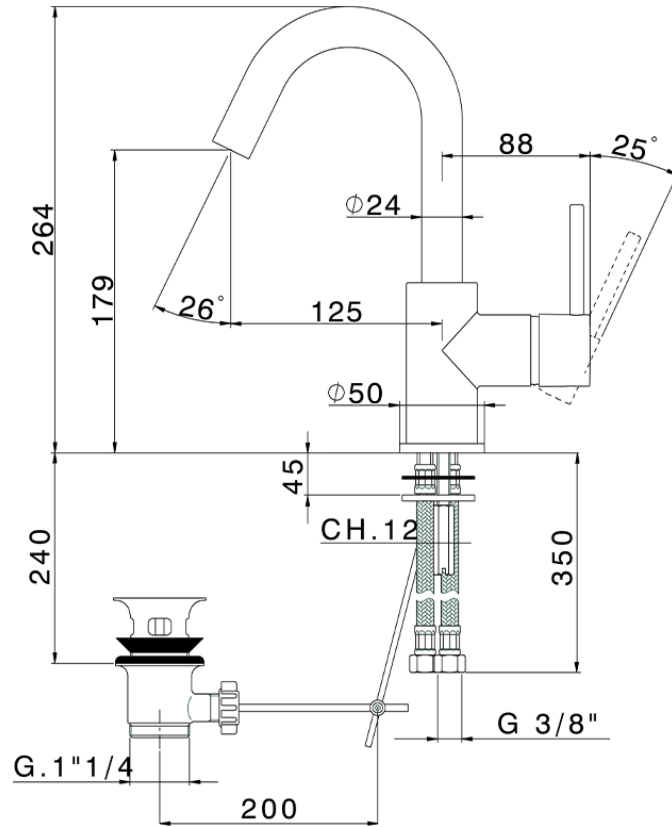

## Single lever washbasin mixer EnergySave NUOVA KIRUNA\_K2000475

K2000475

<https://en.huberitalia.com/single-lever-washbasin-mixer-energysave-nuova-kiruna-k2000475>

2026-04-06