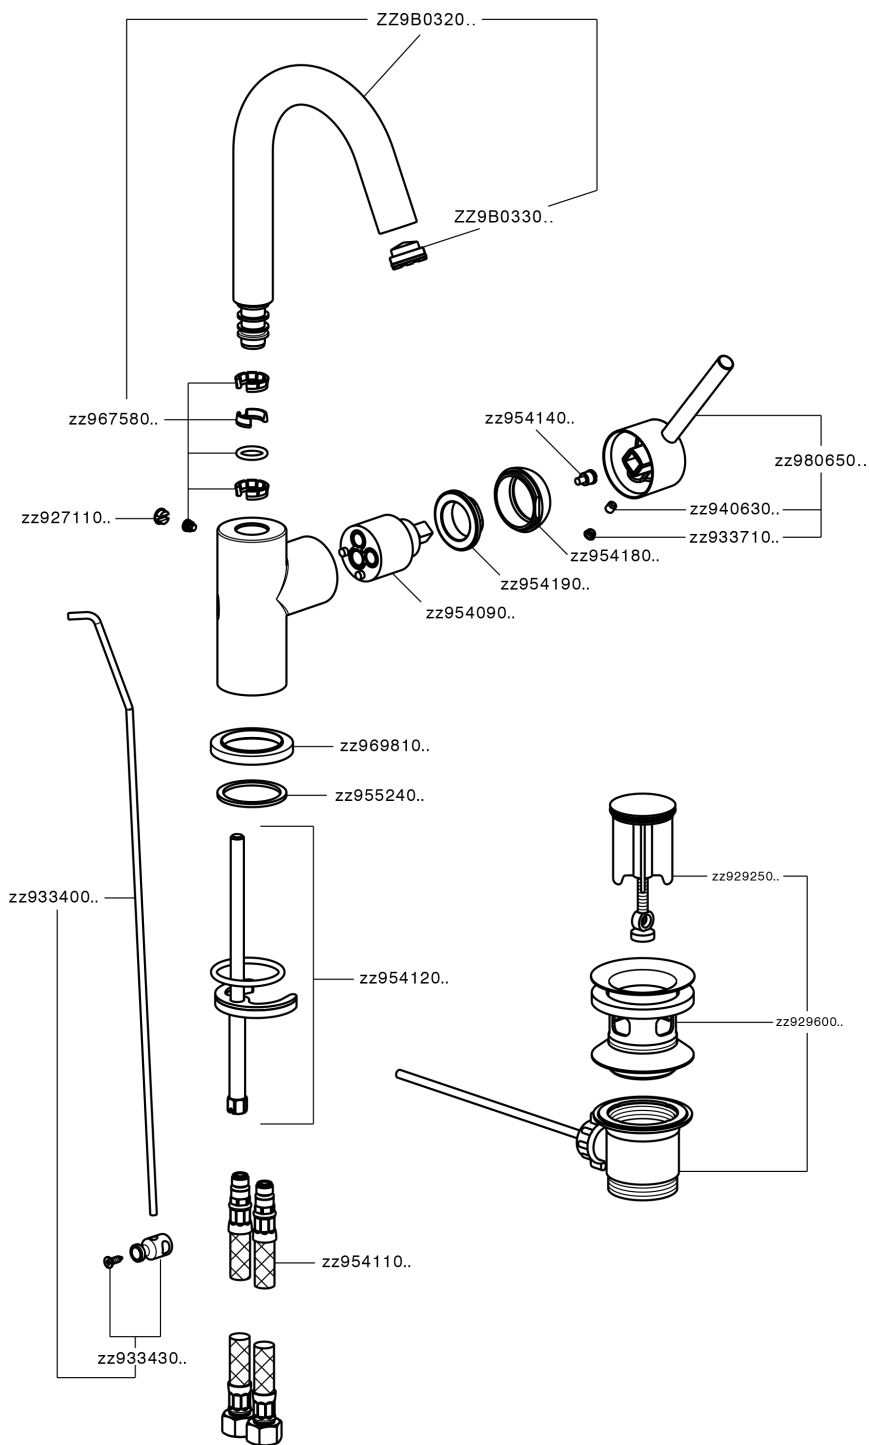

Single lever washbasin mixer EnergySave NUOVA KIRUNA_K2000475

K2000475

<https://en.huberitalia.com/single-lever-washbasin-mixer-energysave-nuova-kiruna-k2000475>

2026-04-08