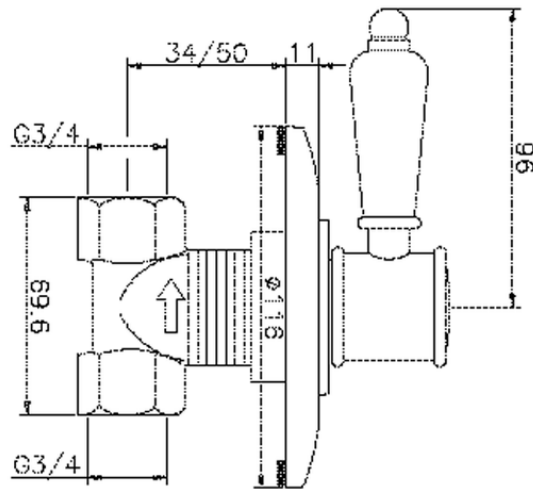

## Concealed stop valve VICTORIAN\_VT000313

VT000313

<https://en.huberitalia.com/concealed-stop-valve-victorian-vt000313>

2024-11-23