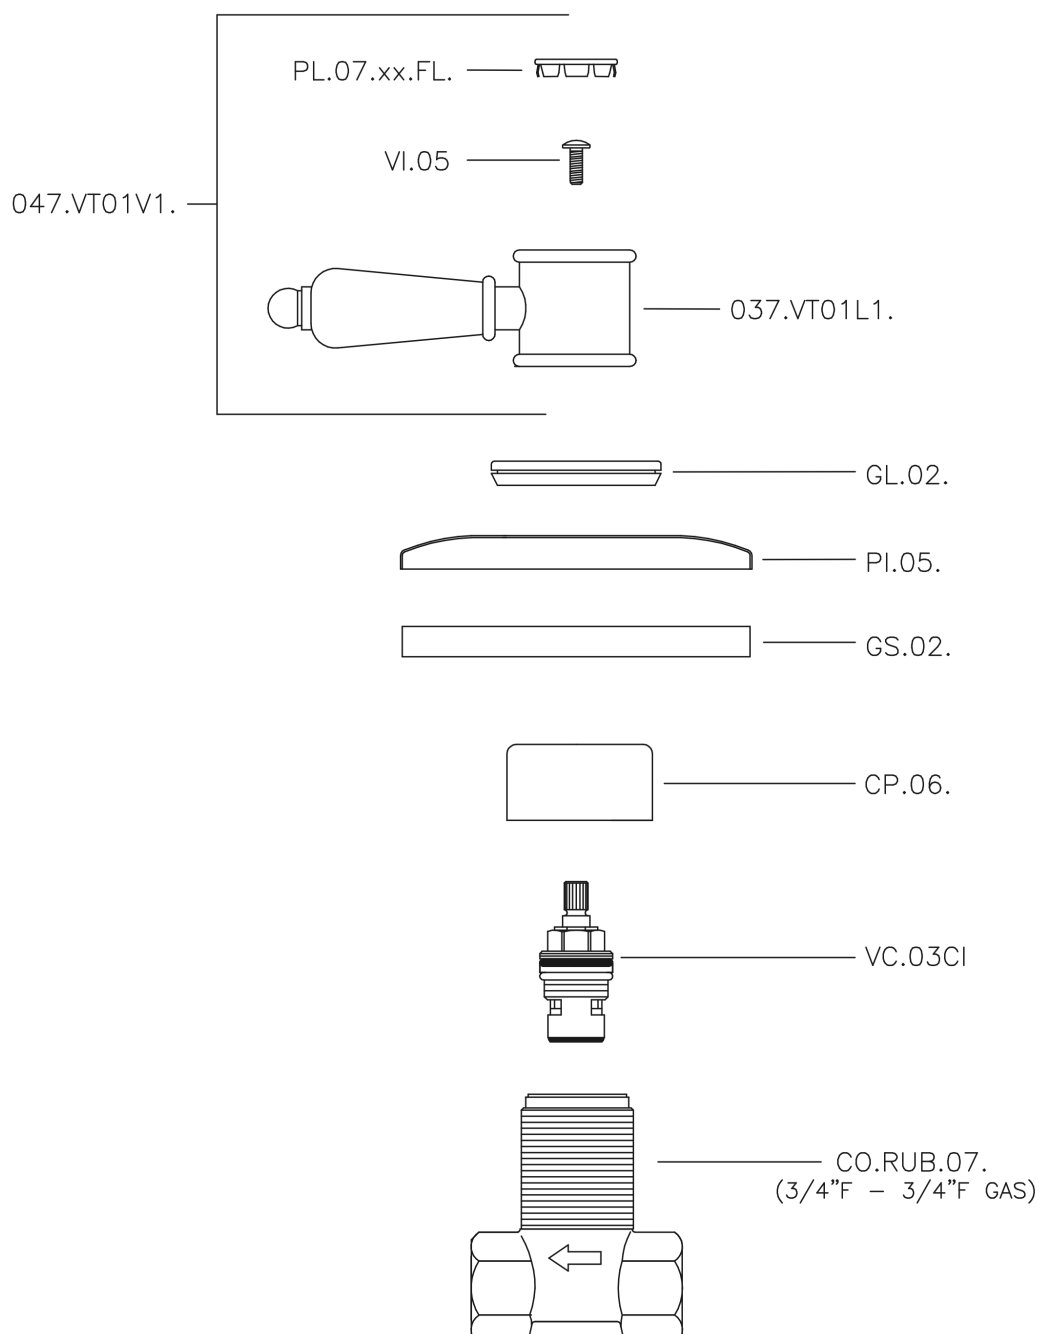

## Concealed stop valve VICTORIAN\_VT000313

VT000313

<https://en.huberitalia.com/concealed-stop-valve-victorian-vt000313>

2024-11-23