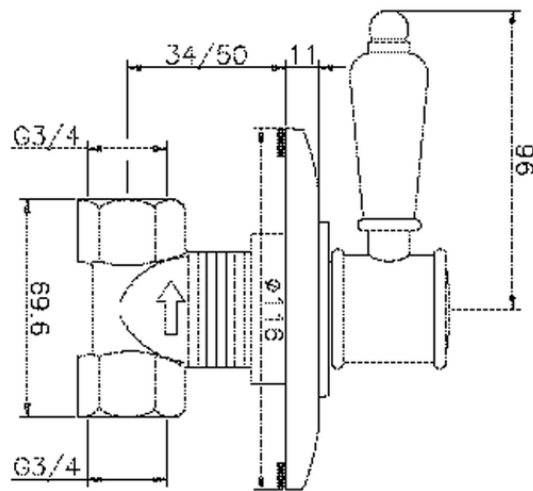

## Concealed stop valve VICTORIAN\_VT000313

VT000313

<https://en.huberitalia.com/concealed-stop-valve-victorian-vt000313>

2024-11-21