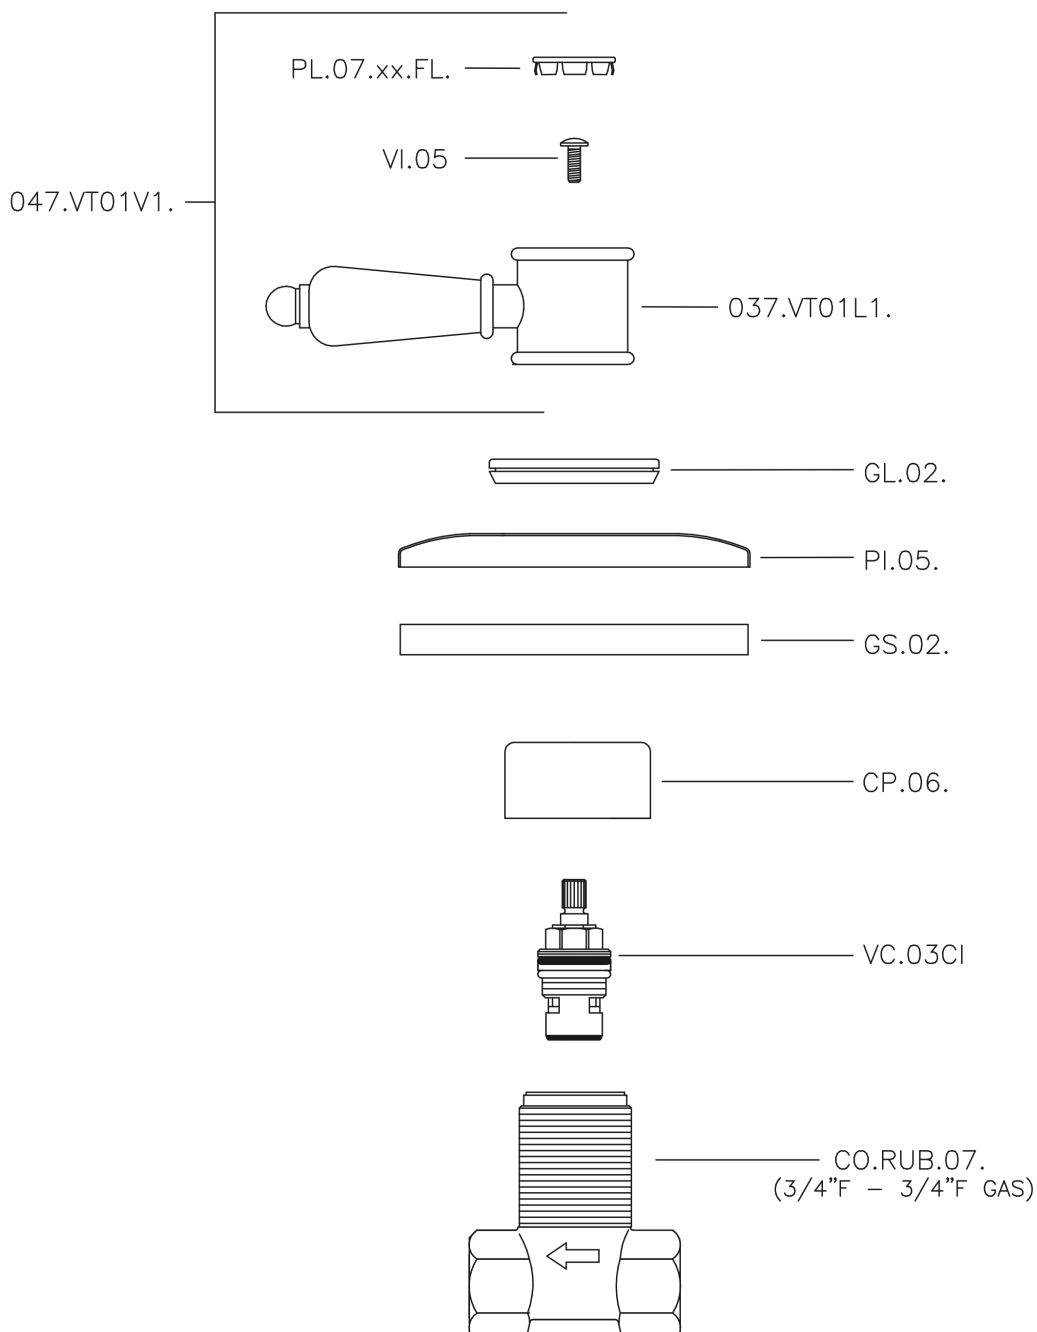

Concealed stop valve VICTORIAN_VT000313

MODEL **VT000313**

Concealed stop valve, 3/4" F outlet

AVAILABLE FINISHINGS

-  **21** 21 Chrome
-  **27** 27 Old Bronze
-  **2A** 2A Satin Brushed Nickel
-  **2G** 2G Antique Gold
-  **2W** 2W Brushed Gold

CHARACTERISTICS

Installation **Concealed**

Concealed stop valve VICTORIAN_VT000313

VT000313

<https://en.huberitalia.com/concealed-stop-valve-victorian-vt000313>

2024-11-23