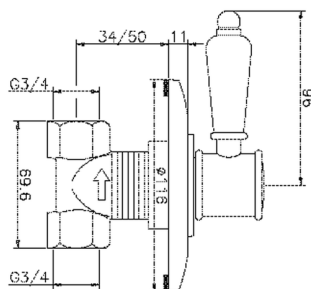

Concealed stop valve VICTORIAN_VT000313

MODEL **VT000313**

Concealed stop valve, 3/4" F outlet

AVAILABLE FINISHINGS

-  **21** 21 Chrome
-  **27** 27 Old Bronze
-  **2A** 2A Satin Brushed Nickel
-  **2G** 2G Antique Gold
-  **2W** 2W Brushed Gold

CHARACTERISTICS

Installation **Concealed**

Concealed stop valve VICTORIAN_VT000313

VT000313

<https://en.huberitalia.com/concealed-stop-valve-victorian-vt000313>

2024-11-23