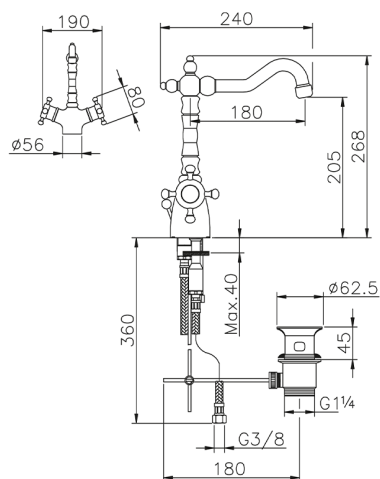

Thermostatic washbasin mixer THERMO_VTT52010

MODEL **VTT52010**

Thermostatic washbasin mixer, with 1"1/4 automatic pop up waste, swivel Spout, G.3/8" Stainless Steel Flexible

AVAILABLE FINISHINGS

21 21 Chrome

2W 2W Brushed Gold

CHARACTERISTICS

Cartridge Spare Parts **24.04A.PP**

8x20 Plus P Thermostatic Valve

Thermostatic

The Huber thermostatic is your personal water manager, helping you to handle, control and save water and energy.

Thermostatic washbasin mixer THERMO_VTT52010

VTT52010

<https://en.huberitalia.com/thermostatic-washbasin-mixer-thermo-vtt52010>

2026-06-26