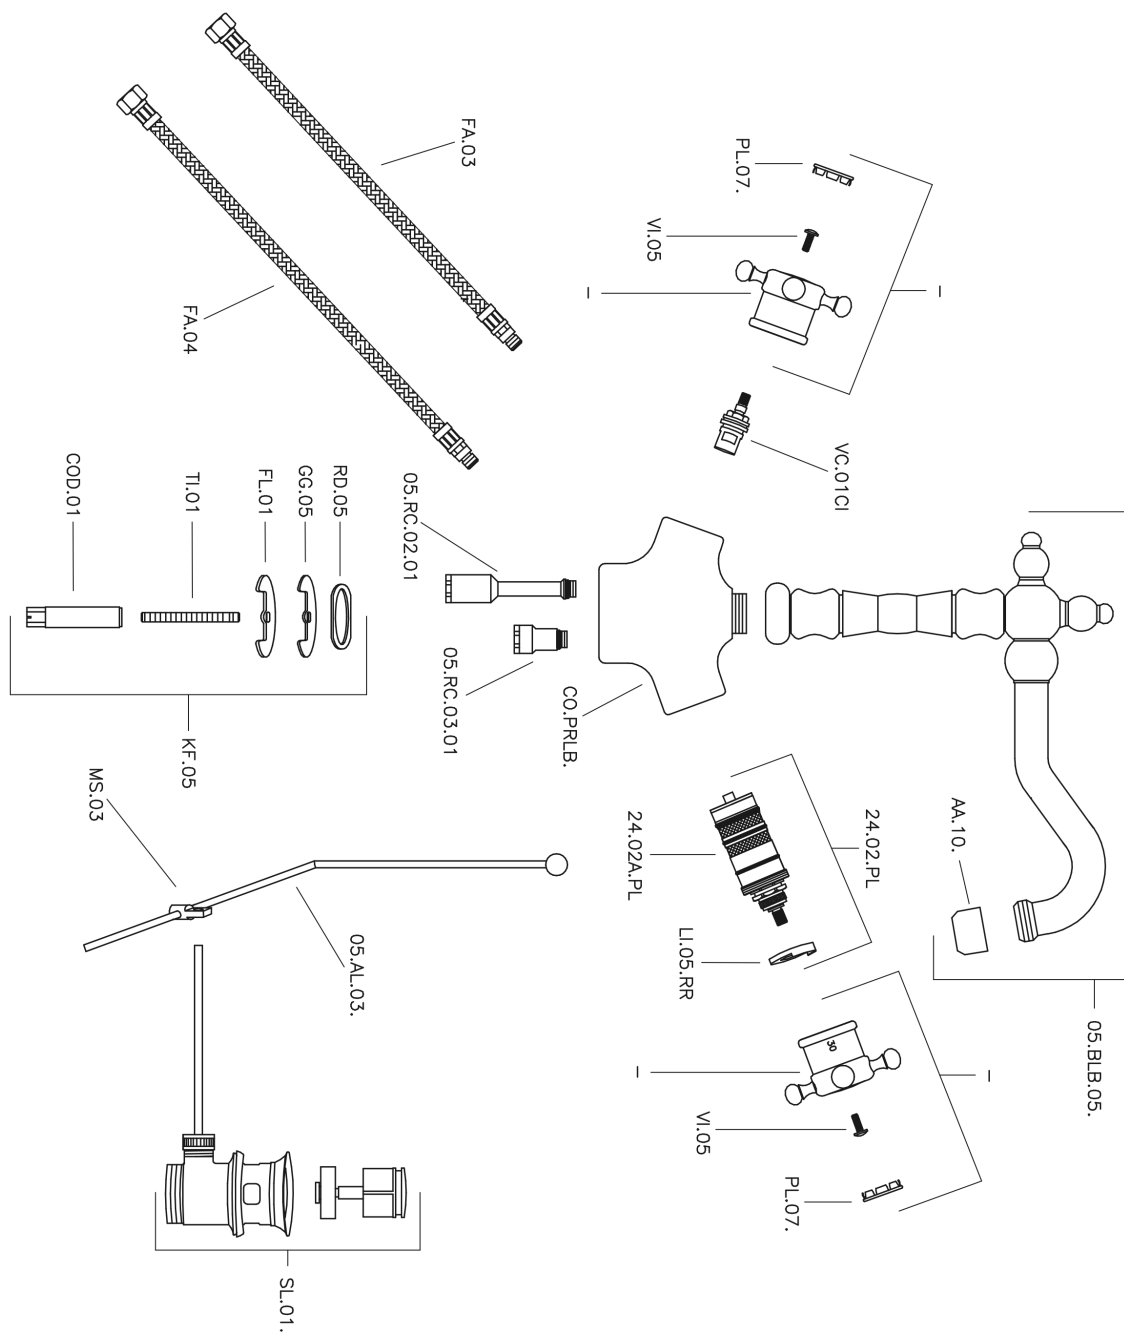

Thermostatic washbasin mixer THERMO_VTT52010

MODEL **VTT52010**

Thermostatic washbasin mixer, with 1"1/4 automatic pop up waste, swivel Spout, G.3/8" Stainless Steel Flexible

AVAILABLE FINISHINGS

21 21 Chrome

2W 2W Brushed Gold

CHARACTERISTICS

Cartridge Spare Parts **24.04A.PP**

8x20 Plus P Thermostatic Valve

Thermostatic

The Huber thermostatic is your personal water manager, helping you to handle, control and save water and energy.

Thermostatic washbasin mixer THERMO_VTT52010

VTT52010

<https://en.huberitalia.com/thermostatic-washbasin-mixer-thermo-vtt52010>

2026-05-15