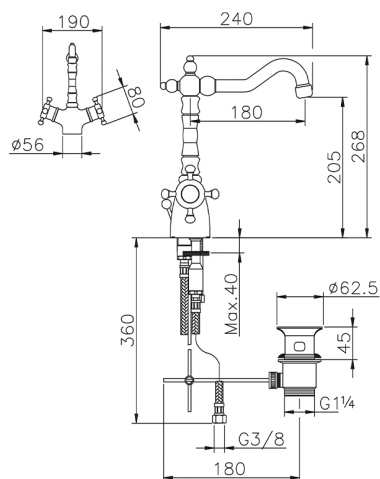

Thermostatic washbasin mixer THERMO_VTT52010

MODEL **VTT52010**

Thermostatic washbasin mixer, with 1"1/4 automatic pop up waste, swivel Spout, G.3/8" Stainless Steel Flexible

AVAILABLE FINISHINGS

21 21 Chrome

2W 2W Brushed Gold

CHARACTERISTICS

Cartridge Spare Parts **24.04A.PP**

8x20 Plus P Thermostatic Valve

Thermostatic

The Huber thermostatic is your personal water manager, helping you to handle, control and save water and energy.

Thermostatic washbasin mixer THERMO_VTT52010

VTT52010

<https://en.huberitalia.com/thermostatic-washbasin-mixer-thermo-vtt52010>

2026-05-15