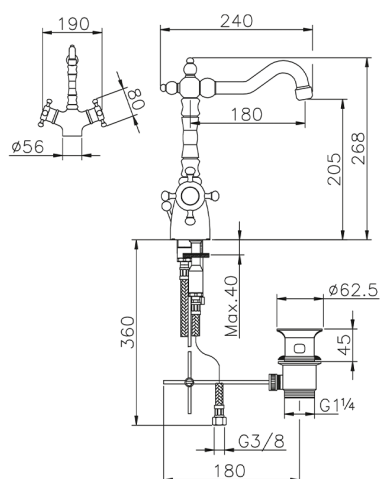

Thermostatic washbasin mixer THERMO_VTT52010

MODEL **VTT52010**

Thermostatic washbasin mixer, with 1"1/4 automatic pop up waste, swivel Spout, G.3/8" Stainless Steel Flexible

AVAILABLE FINISHINGS

21 21 Chrome

2W 2W Brushed Gold

CHARACTERISTICS

Cartridge Spare Parts **24.04A.PP**

8x20 Plus P Thermostatic Valve

Thermostatic

The Huber thermostatic is your personal water manager, helping you to handle, control and save water and energy.

Thermostatic washbasin mixer THERMO_VTT52010

VTT52010

<https://en.huberitalia.com/thermostatic-washbasin-mixer-thermo-vtt52010>

2026-04-09