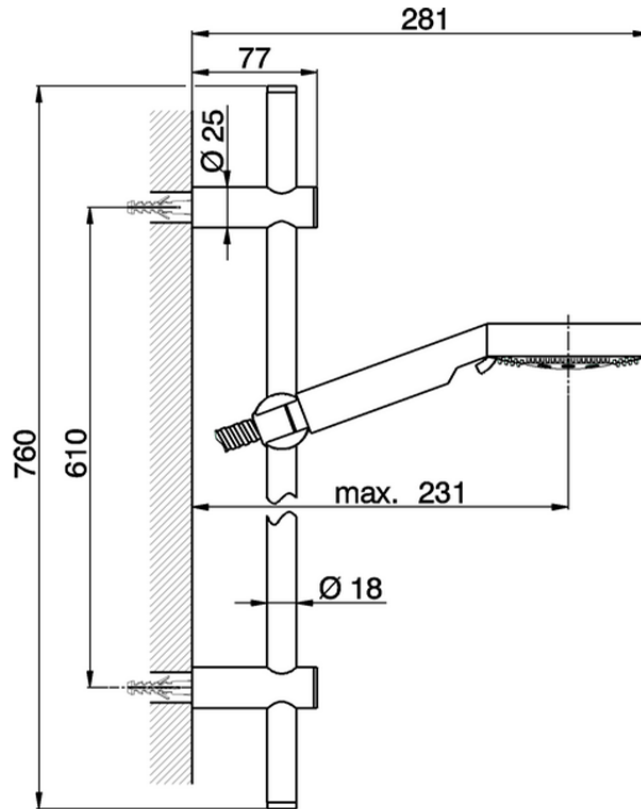

Linear shower set SHOWER_SS010072

SS010072

<https://en.huberitalia.com/linear-shower-set-shower-ss010072>

2026-06-06