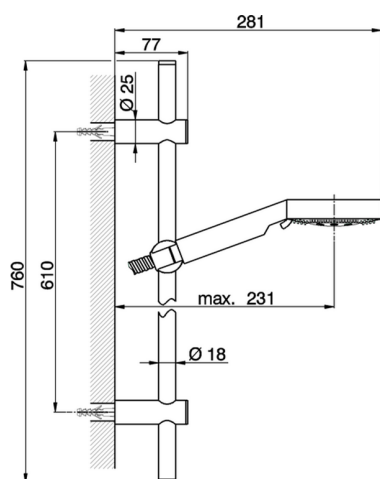

Linear shower set SHOWER_SS010072

MODEL **SS010072**

Linear shower set, 61 cm sliding rail bar with sliding bracket, D. 100 mm ABS 5 sprays handshower, 150 cm smooth SILVERFLEX Flexible Hose

AVAILABLE FINISHINGS

CHARACTERISTICS

2026-06-13