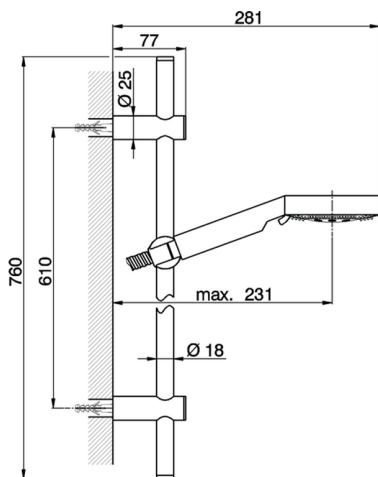

Linear shower set SHOWER_SS010072

MODEL **SS010072**

Linear shower set, 61 cm sliding rail bar with sliding bracket, D. 100 mm ABS 5 sprays handshower, 150 cm smooth SILVERFLEX Flexible Hose

AVAILABLE FINISHINGS

CHARACTERISTICS

2026-06-10