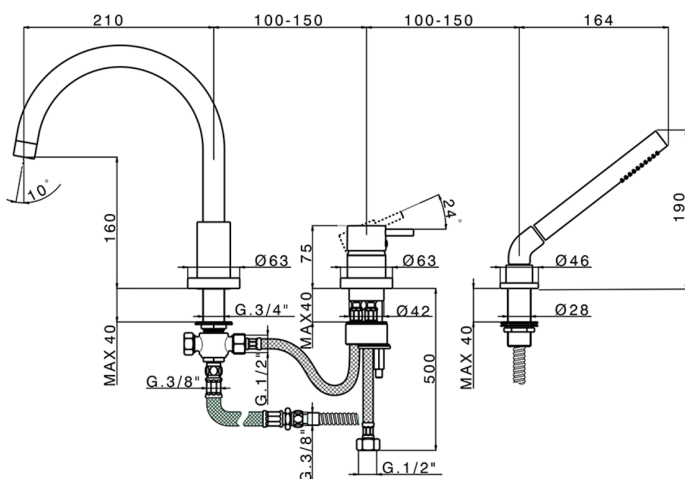

## 3-Hole deck mounted single lever bath mixer NUOVA KIRUNA\_K2001260

MODEL **K2001260**

3-Hole deck mounted single lever bath mixer, automatic diverter, Brass One Spray handshower, 175 cm Brass flexible hose

### CHARACTERISTICS

Cartridge Spare Parts **ZZ93196000**

**38 mm Cartridge**

2024-11-15