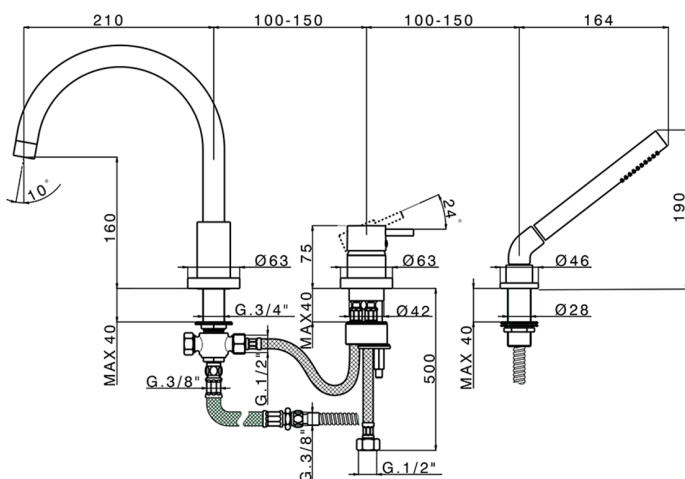

3-Hole deck mounted single lever bath mixer NUOVA KIRUNA_K2001260

MODEL **K2001260**

3-Hole deck mounted single lever bath mixer, automatic diverter, Brass One Spray handshower, 175 cm Brass flexible hose

AVAILABLE FINISHINGS

-  **21** 21 Chrome
-  **26** 26 Old Copper
-  **2F** 2F Brushed Nickel
-  **2W** 2W Brushed Gold
-  **40** 40 Matt Black
-  **4Q** 4Q Matt White

CHARACTERISTICS

Cartridge Spare Parts **ZZ93196000**

38 mm Cartridge

2024-11-15