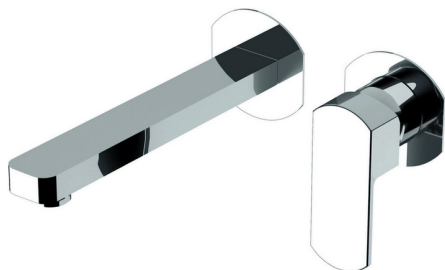

Exposed part for single lever washbasin valve DADO_DD005513

MODEL **DD005513**

Exposed part for single lever washbasin valve, without concealed part, spout L.300 mm, for item Easy-Box ZB002450 and art. ZB025510

AVAILABLE FINISHINGS

-  **21** 21 Chrome
-  **2B** 2B Polished Nickel
-  **2F** 2F Brushed Nickel
-  **40** 40 Matt Black
-  **4Q** 4Q Matt White

CHARACTERISTICS

Installation **Concealed**
 Required concealed parts **ZB002450**

Concealed single lever washbasin mixer Easy-Box CONCEALED_ZB002450

MODEL **ZB002450**

Concealed single lever washbasin mixer
Easy-Box, with protection guard box, without trim kit

AVAILABLE FINISHINGS

04 04 Without finishing

CHARACTERISTICS

Installation	Concealed
Cartridge Spare Parts	ZZ95409000
35 mm Cartridge	
Concealed	1

Piastra/Plate/Plaque/Platte/Placa

2-3mm: XX 56-76

10mm: XX 48-68

DeviaStop

The Huber Devia Stop technology allows to adjust the water flow and to direct it to the selected output point (overhead soaker, hand shower, etc).