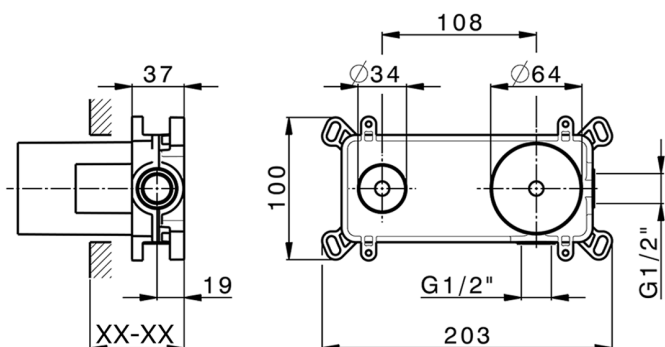

Exposed part for single lever washbasin valve DADO_DD005513

MODEL **DD005513**

Exposed part for single lever washbasin valve, without concealed part, spout L.300 mm, for item Easy-Box ZB002450 and art. ZB025510

Concealed single lever washbasin mixer Easy-Box CONCEALED_ZB002450

MODEL **ZB002450**

Concealed single lever washbasin mixer
Easy-Box, with protection guard box, without trim kit

AVAILABLE FINISHINGS

04 04 Without finishing

CHARACTERISTICS

Installation	Concealed
Cartridge Spare Parts	ZZ95409000
35 mm Cartridge	
Concealed	1

Piastra/Plate/Plaque/Platte/Placa

2-3mm: XX 56-76

10mm: XX 48-68

DeviaStop

The Huber Devia Stop technology allows to adjust the water flow and to direct it to the selected output point (overhead soaker, hand shower, etc).