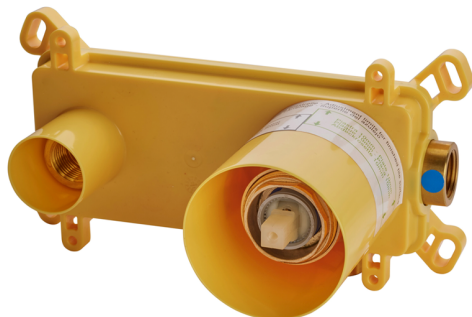

Exposed part for single lever washbasin valve DADO_DD005513

MODEL **DD005513**

Exposed part for single lever washbasin valve, without concealed part, spout L.300 mm, for item Easy-Box ZB002450 and art. ZB025510

AVAILABLE FINISHINGS

-  **21** 21 Chrome
-  **2B** 2B Polished Nickel
-  **2F** 2F Brushed Nickel
-  **40** 40 Matt Black
-  **4Q** 4Q Matt White

CHARACTERISTICS

Installation **Concealed**
 Required concealed parts **ZB002450**

Concealed single lever washbasin mixer Easy-Box CONCEALED_ZB002450

MODEL **ZB002450**

Concealed single lever washbasin mixer
Easy-Box, with protection guard box, without trim kit

AVAILABLE FINISHINGS

04 04 Without finishing

CHARACTERISTICS

Installation	Concealed
Cartridge Spare Parts	ZZ95409000
35 mm Cartridge	
Concealed	1

Piastra/Plate/Plaque/Platte/Placa

2-3mm: XX 56-76

10mm: XX 48-68

DeviaStop

The Huber Devia Stop technology allows to adjust the water flow and to direct it to the selected output point (overhead soaker, hand shower, etc).