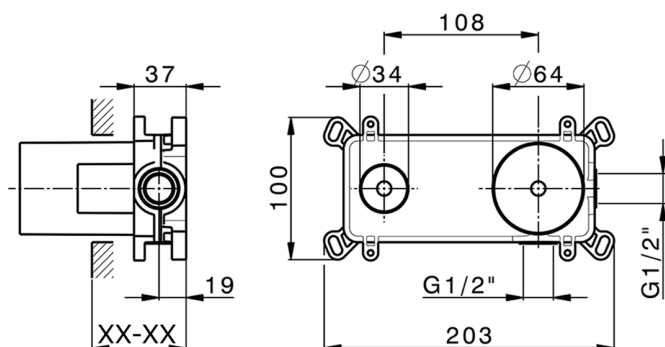

Concealed single lever washbasin mixer Easy-Box CONCEALED_ZB002450

MODEL **ZB002450**

Concealed single lever washbasin mixer
Easy-Box, with protection guard box, without trim kit

AVAILABLE FINISHINGS

CHARACTERISTICS

Installation	Concealed
Cartridge Spare Parts	ZZ95409000
35 mm Cartridge	
Concealed	1

Piastra/Plate/Plaque/Platte/Placa

2-3mm: XX 56-76

10mm: XX 48-68

DeviaStop

The Huber Devia Stop technology allows to adjust the water flow and to direct it to the selected output point (overhead soaker, hand shower, etc).