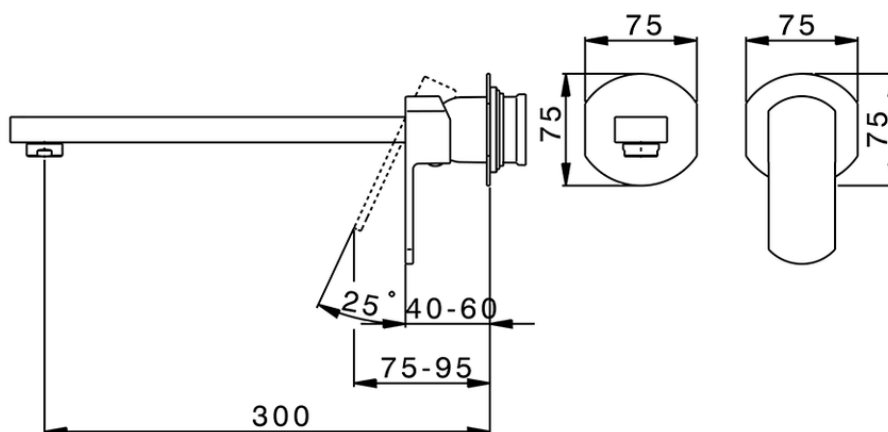

## Exposed part for single lever washbasin valve DADO\_DD005513

DD005513

<https://en.huberitalia.com/exposed-part-for-single-lever-washbasin-valve-dado-dd005513>

Piastra/Plate/Plaque/Platte/Placa

2-3mm: XX 56-76

10mm: XX 48-68