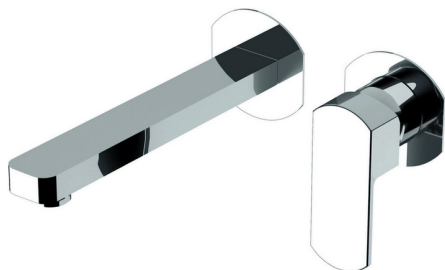

Exposed part for single lever washbasin valve DADO_DD005513

MODEL **DD005513**

Exposed part for single lever washbasin valve, without concealed part, spout L.300 mm, for item Easy-Box ZB002450 and art. ZB025510

AVAILABLE FINISHINGS

-  **21** 21 Chrome
-  **2B** 2B Polished Nickel
-  **2F** 2F Brushed Nickel
-  **40** 40 Matt Black
-  **4Q** 4Q Matt White

CHARACTERISTICS

Installation **Concealed**
 Required concealed parts **ZB002450**

Concealed single lever washbasin mixer Easy-Box CONCEALED_ZB002450

MODEL **ZB002450**

Concealed single lever washbasin mixer
Easy-Box, with protection guard box, without trim kit

AVAILABLE FINISHINGS

CHARACTERISTICS

Installation	Concealed
Cartridge Spare Parts	ZZ95409000
35 mm Cartridge	
Concealed	1

Piastra/Plate/Plaque/Platte/Placa

2-3mm: XX 56-76

10mm: XX 48-68

DeviaStop

The Huber Devia Stop technology allows to adjust the water flow and to direct it to the selected output point (overhead soaker, hand shower, etc).