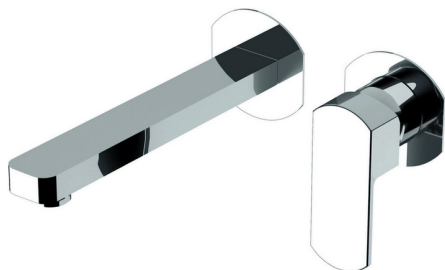

## Exposed part for single lever washbasin valve DADO\_DD005513

MODEL **DD005513**

Exposed part for single lever washbasin valve, without concealed part, spout L.300 mm, for item Easy-Box ZB002450 and art. ZB025510

## Concealed single lever washbasin mixer Easy-Box CONCEALED\_ZB002450

MODEL **ZB002450**

Concealed single lever washbasin mixer  
Easy-Box, with protection guard box, without trim kit

AVAILABLE FINISHINGS

CHARACTERISTICS

Installation	<b>Concealed</b>
Cartridge Spare Parts	<b>ZZ95409000</b>
<b>35 mm Cartridge</b>	
Concealed	<b>1</b>

Piastra/Plate/Plaque/Platte/Placa

2-3mm: XX 56-76

10mm: XX 48-68

### DeviaStop

The Huber Devia Stop technology allows to adjust the water flow and to direct it to the selected output point (overhead soaker, hand shower, etc).

2026-06-10