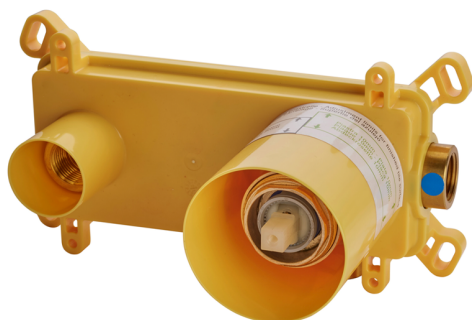

Exposed part for single lever washbasin valve DADO_DD005513

MODEL **DD005513**

Exposed part for single lever washbasin valve, without concealed part, spout L.300 mm, for item Easy-Box ZB002450 and art. ZB025510

AVAILABLE FINISHINGS

-  **21** 21 Chrome
-  **2B** 2B Polished Nickel
-  **2F** 2F Brushed Nickel
-  **40** 40 Matt Black
-  **4Q** 4Q Matt White

CHARACTERISTICS

Installation **Concealed**
 Required concealed parts **ZB002450**

Concealed single lever washbasin mixer Easy-Box CONCEALED_ZB002450

MODEL **ZB002450**

Concealed single lever washbasin mixer
Easy-Box, with protection guard box, without trim kit

AVAILABLE FINISHINGS

04 04 Without finishing

CHARACTERISTICS

Installation	Concealed
Cartridge Spare Parts	ZZ95409000
35 mm Cartridge	
Concealed	1

Piastra/Plate/Plaque/Platte/Placa

2-3mm: XX 56-76

10mm: XX 48-68

DeviaStop

The Huber Devia Stop technology allows to adjust the water flow and to direct it to the selected output point (overhead soaker, hand shower, etc).