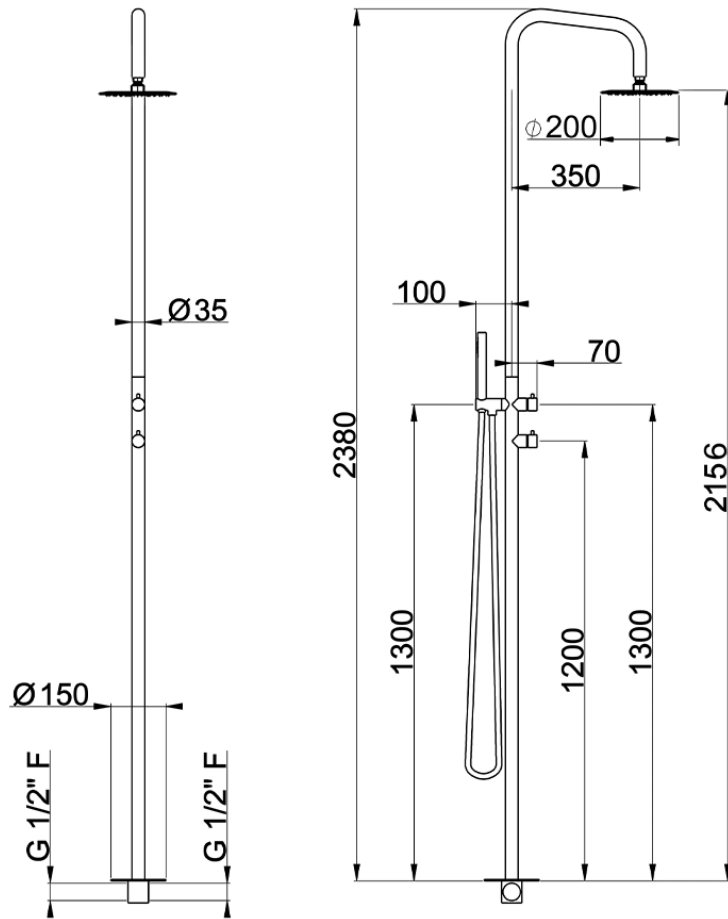

Free Standing Progressive Shower Column COLUMNS_LX005110

LX005110

<https://en.huberitalia.com/free-standing-progressive-shower-column-columns-lx005110>

2026-04-30