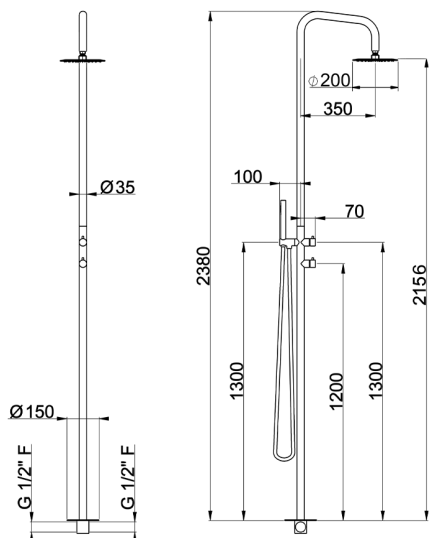

## Free Standing Progressive Shower Column COLUMNS\_LX005110

MODEL **LX005110**

Free Standing Progressive Shower Column, 2-outlet diverter, for Indoor/Outdoor use, D.200 mm INOX round showerhead, D.23 mm INOX minimalistic one spray handshower, INOX AISI 316L

AVAILABLE FINISHINGS

**D1** D1 Brushed Inox

CHARACTERISTICS

Cartridge Spare Parts **ZZ9E521000 - ZZ9E523000**

**25 mm Progressive single-lever cartridge**

2026-04-30