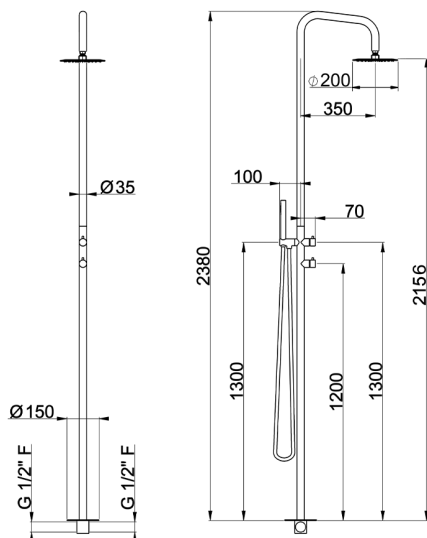

Free Standing Progressive Shower Column COLUMNS_LX005110

MODEL **LX005110**

Free Standing Progressive Shower Column, 2-outlet diverter, for Indoor/Outdoor use, D.200 mm INOX round showerhead, D.23 mm INOX minimalistic one spray handshower, INOX AISI 316L

AVAILABLE FINISHINGS

D1 D1 Brushed Inox

CHARACTERISTICS

Cartridge Spare Parts **ZZ9E521000 - ZZ9E523000**

25 mm Progressive single-lever cartridge

2026-06-13