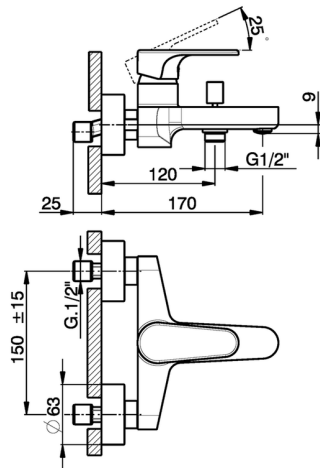

Single lever bath mixer H3_AH000130

MODEL **AH000130**

Single lever bath mixer, without shower set, 1/2" M flexible connection

AVAILABLE FINISHINGS

- 
21 21 Chrome
- 
2F 2F Brushed Nickel
- 
40 40 Matt Black

CHARACTERISTICS

Cartridge Spare Parts **ZZ95435000**

35 mm Cartridge

Single lever bath mixer H3_AH000130

AH000130

<https://en.huberitalia.com/single-lever-bath-mixer-h3-ah000130>

2026-04-05