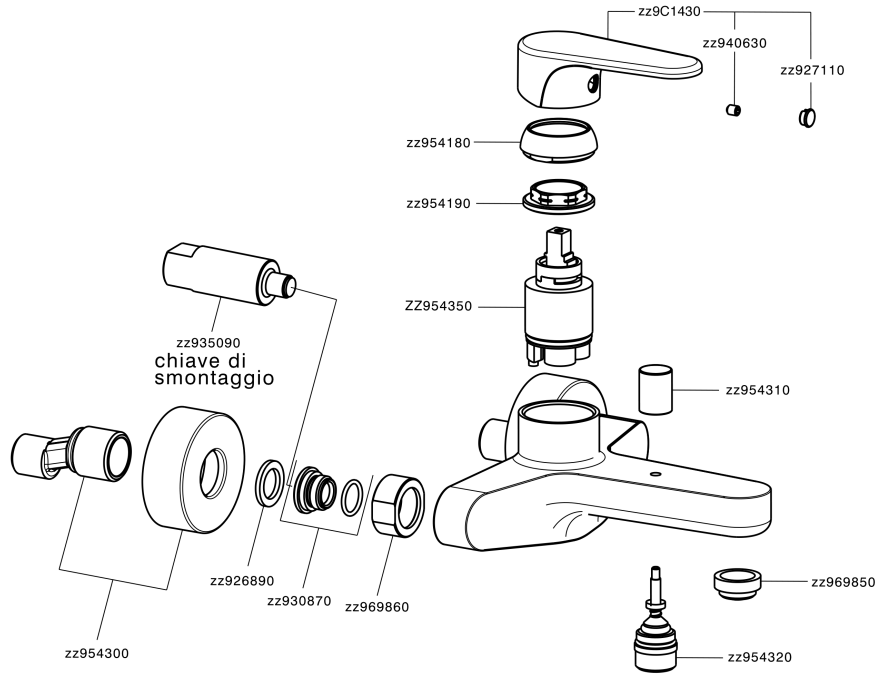

Single lever bath mixer H3_AH000130

MODEL **AH000130**

Single lever bath mixer, without shower set, 1/2" M flexible connection

AVAILABLE FINISHINGS

- 
21 21 Chrome
- 
2F 2F Brushed Nickel
- 
40 40 Matt Black

CHARACTERISTICS

Cartridge Spare Parts **ZZ95435000**

35 mm Cartridge

Single lever bath mixer H3_AH000130

AH000130

<https://en.huberitalia.com/single-lever-bath-mixer-h3-ah000130>

2026-04-05