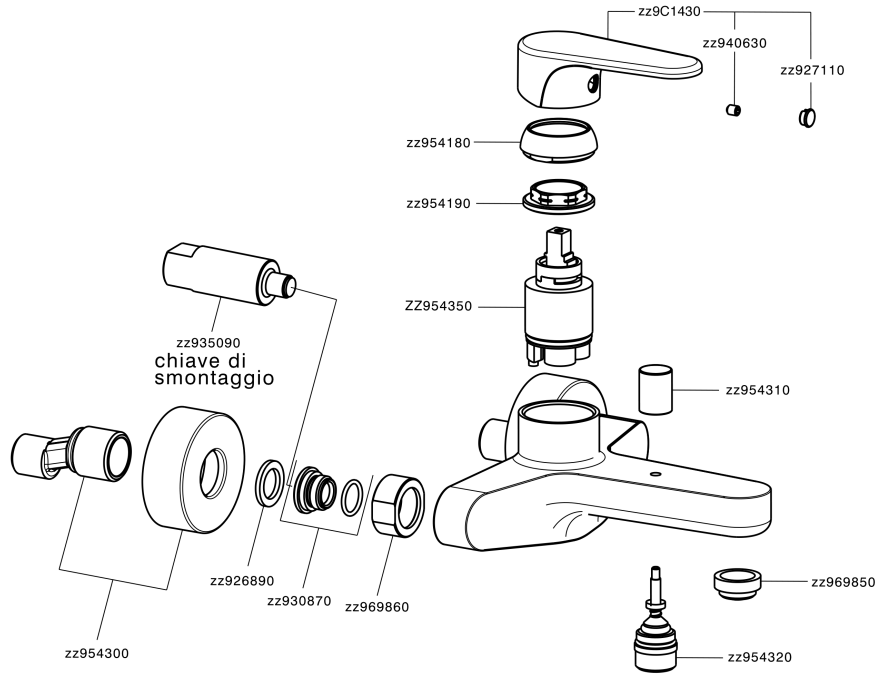

Single lever bath mixer H3_AH000130

MODEL **AH000130**

Single lever bath mixer, without shower set, 1/2" M flexible connection

AVAILABLE FINISHINGS

- 
21 21 Chrome
- 
2F 2F Brushed Nickel
- 
40 40 Matt Black

CHARACTERISTICS

Cartridge Spare Parts **ZZ95435000**

35 mm Cartridge

Single lever bath mixer H3_AH000130

AH000130

<https://en.huberitalia.com/single-lever-bath-mixer-h3-ah000130>

2026-06-26