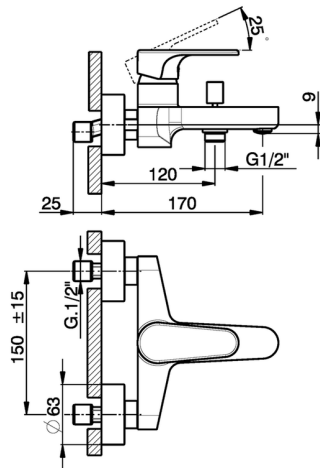

Single lever bath mixer H3_AH000130

MODEL **AH000130**

Single lever bath mixer, without shower set, 1/2" M flexible connection

AVAILABLE FINISHINGS

-  **21** 21 Chrome
-  **2F** 2F Brushed Nickel
-  **40** 40 Matt Black

CHARACTERISTICS

Cartridge Spare Parts **ZZ95435000**

35 mm Cartridge

Single lever bath mixer H3_AH000130

AH000130

<https://en.huberitalia.com/single-lever-bath-mixer-h3-ah000130>

2026-05-15