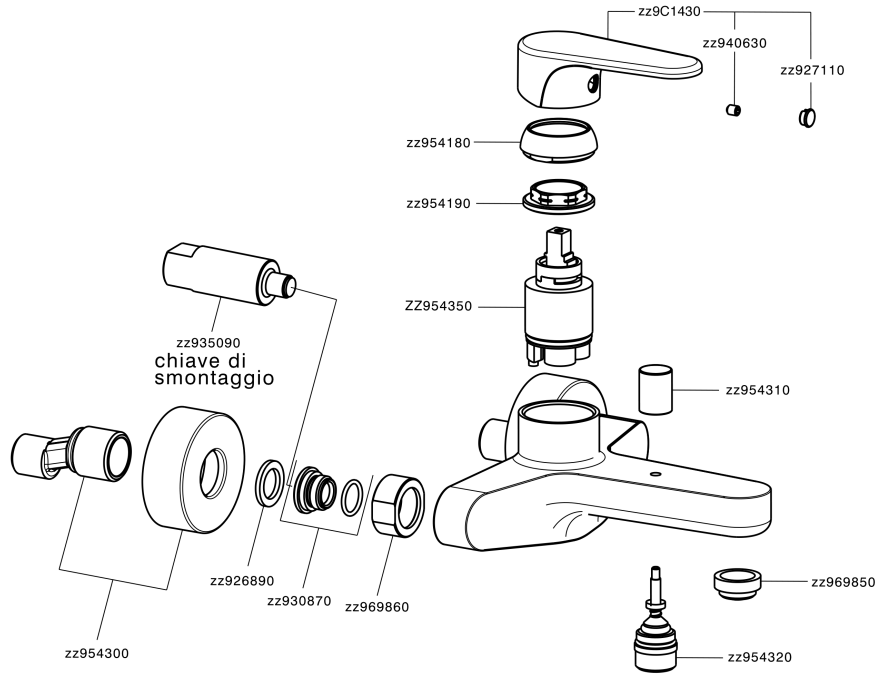

Single lever bath mixer H3_AH000130

MODEL **AH000130**

Single lever bath mixer, without shower set, 1/2" M flexible connection

AVAILABLE FINISHINGS

-  **21** 21 Chrome
-  **2F** 2F Brushed Nickel
-  **40** 40 Matt Black

CHARACTERISTICS

Cartridge Spare Parts **ZZ95435000**

35 mm Cartridge

Single lever bath mixer H3_AH000130

AH000130

<https://en.huberitalia.com/single-lever-bath-mixer-h3-ah000130>

2026-06-05