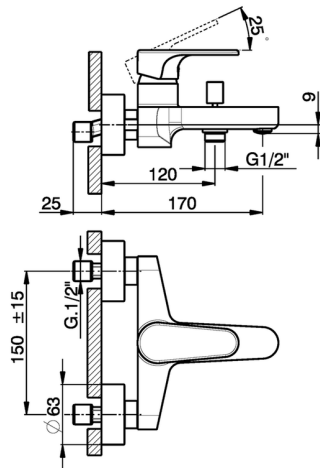

Single lever bath mixer H3_AH000130

MODEL **AH000130**

Single lever bath mixer, without shower set, 1/2" M flexible connection

AVAILABLE FINISHINGS

- 
21 21 Chrome
- 
2F 2F Brushed Nickel
- 
40 40 Matt Black

CHARACTERISTICS

Cartridge Spare Parts **ZZ95435000**

35 mm Cartridge

Single lever bath mixer H3_AH000130

AH000130

<https://en.huberitalia.com/single-lever-bath-mixer-h3-ah000130>

2026-06-26