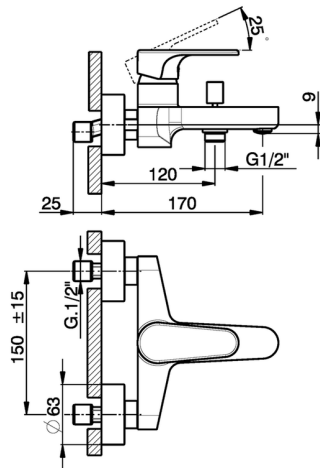

Single lever bath mixer H3_AH000130

MODEL **AH000130**

Single lever bath mixer, without shower set, 1/2" M flexible connection

AVAILABLE FINISHINGS

-  **21** 21 Chrome
-  **2F** 2F Brushed Nickel
-  **40** 40 Matt Black

CHARACTERISTICS

Cartridge Spare Parts **ZZ95435000**

35 mm Cartridge

Single lever bath mixer H3_AH000130

AH000130

<https://en.huberitalia.com/single-lever-bath-mixer-h3-ah000130>

2026-06-05