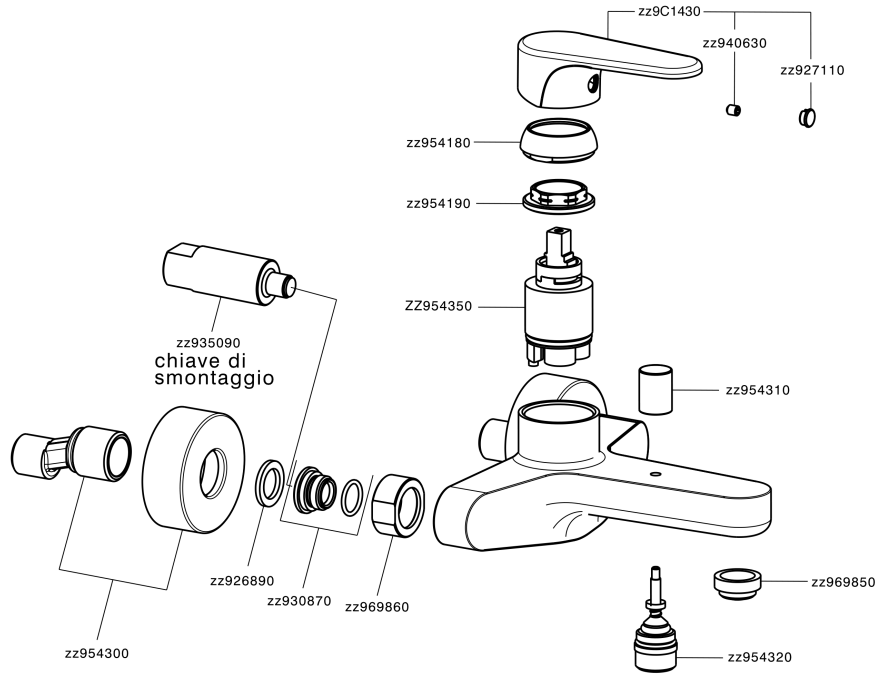

Single lever bath mixer H3_AH000130

MODEL **AH000130**

Single lever bath mixer, without shower set, 1/2" M flexible connection

AVAILABLE FINISHINGS

-  **21** 21 Chrome
-  **2F** 2F Brushed Nickel
-  **40** 40 Matt Black

CHARACTERISTICS

Cartridge Spare Parts **ZZ95435000**

35 mm Cartridge

Single lever bath mixer H3_AH000130

AH000130

<https://en.huberitalia.com/single-lever-bath-mixer-h3-ah000130>

2026-05-15