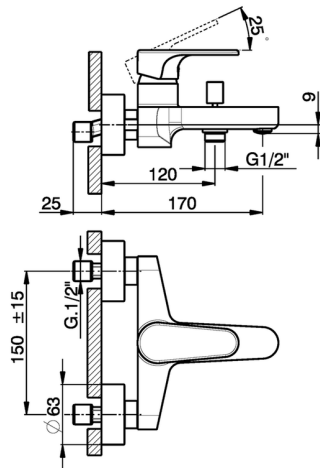

Single lever bath mixer H3_AH000130

MODEL **AH000130**

Single lever bath mixer, without shower set, 1/2" M flexible connection

AVAILABLE FINISHINGS

-  **21** 21 Chrome
-  **2F** 2F Brushed Nickel
-  **40** 40 Matt Black

CHARACTERISTICS

Cartridge Spare Parts **ZZ95435000**

35 mm Cartridge

Single lever bath mixer H3_AH000130

AH000130

<https://en.huberitalia.com/single-lever-bath-mixer-h3-ah000130>

2026-06-13