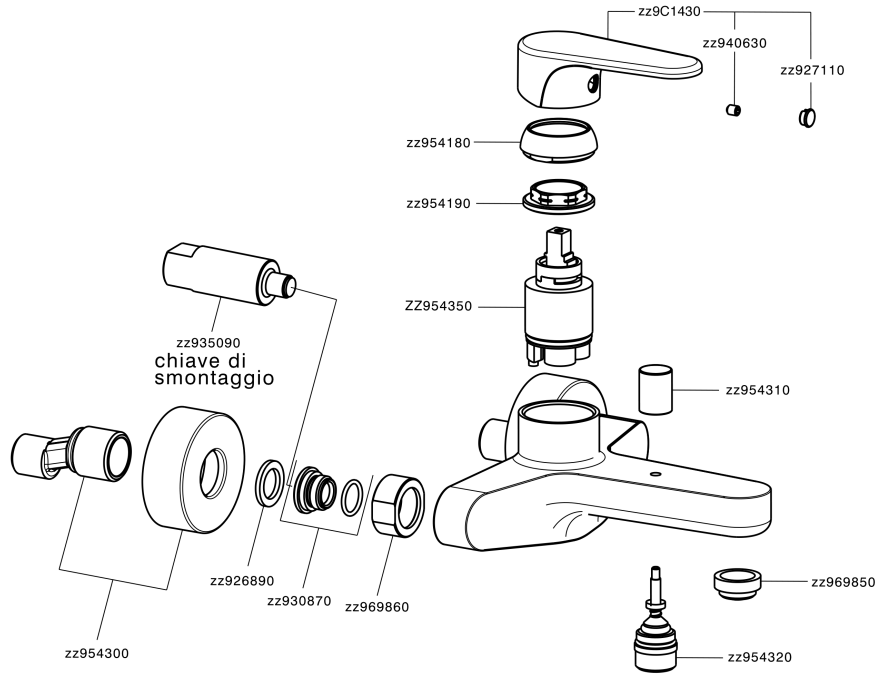

Single lever bath mixer H3_AH000130

MODEL **AH000130**

Single lever bath mixer, without shower set, 1/2" M flexible connection

AVAILABLE FINISHINGS

-  **21** 21 Chrome
-  **2F** 2F Brushed Nickel
-  **40** 40 Matt Black

CHARACTERISTICS

Cartridge Spare Parts **ZZ95435000**

35 mm Cartridge

Single lever bath mixer H3_AH000130

AH000130

<https://en.huberitalia.com/single-lever-bath-mixer-h3-ah000130>

2026-06-13