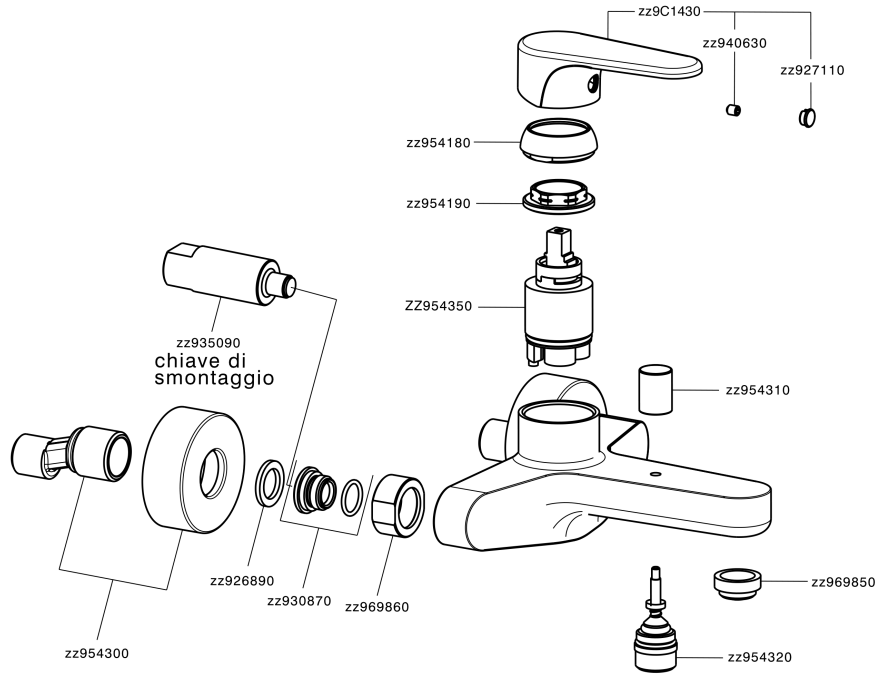

## Single lever bath mixer H3\_AH000130

MODEL **AH000130**

Single lever bath mixer, without shower set, 1/2" M flexible connection

### CHARACTERISTICS

Cartridge Spare Parts **ZZ95435000**

**35 mm Cartridge**

## Single lever bath mixer H3\_AH000130

AH000130

<https://en.huberitalia.com/single-lever-bath-mixer-h3-ah000130>

2026-06-15