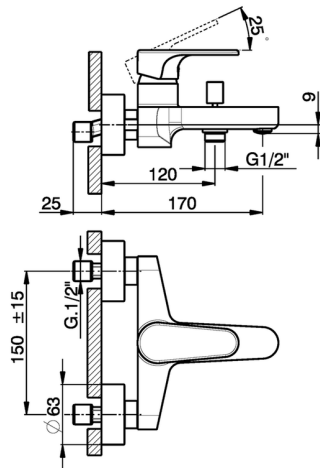

## Single lever bath mixer H3\_AH000130

MODEL **AH000130**

Single lever bath mixer, without shower set, 1/2" M flexible connection

### CHARACTERISTICS

Cartridge Spare Parts **ZZ95435000**

**35 mm Cartridge**

## Single lever bath mixer H3\_AH000130

AH000130

<https://en.huberitalia.com/single-lever-bath-mixer-h3-ah000130>

2026-06-15