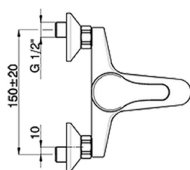

Single lever bath mixer, with shower set BACCARAT_BC000120

MODEL **BC000120**

Single lever bath mixer, with shower set, wall mounted adjustable handshower bracket, Teti ABS 3 sprays handshower, Brass 150 cm flexible hose

AVAILABLE FINISHINGS

CHARACTERISTICS

Cartridge Spare Parts **ZZ95273000**

40 mm Cartridge

2024-09-19