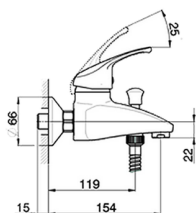

Single lever bath mixer, with shower set BACCARAT_BC000120

MODEL **BC000120**

Single lever bath mixer, with shower set, wall mounted adjustable handshower bracket, Teti ABS 3 sprays handshower, Brass 150 cm flexible hose

AVAILABLE FINISHINGS

CHARACTERISTICS

Cartridge Spare Parts **ZZ95273000**

40 mm Cartridge

2024-09-19