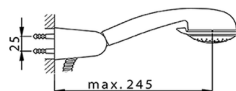

Single lever bath mixer, with shower set BACCARAT_BC000120

MODEL **BC000120**

Single lever bath mixer, with shower set, wall mounted adjustable handshower bracket, Teti ABS 3 sprays handshower, Brass 150 cm flexible hose

AVAILABLE FINISHINGS

CHARACTERISTICS

Cartridge Spare Parts **ZZ95273000**

40 mm Cartridge

2024-09-19