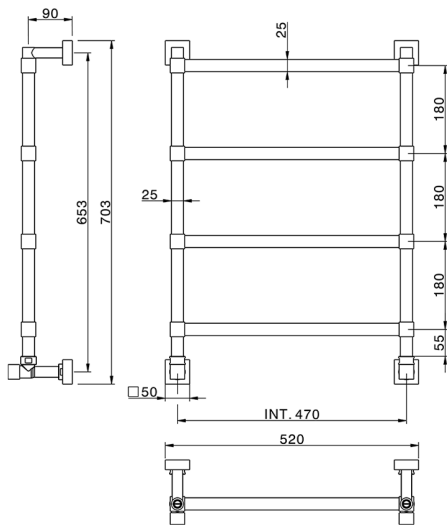

Fixed modular heated towel rail Ø25mm_BATHROOM ACCESSORIES_ZB004930

MODEL **ZB004930**

Fixed modular heated towel rail Ø25mm, 30x30mm square details, 1/2 M with eccentric union, Plumbing installation, Brass

AVAILABLE FINISHINGS

21 21 Chrome

CHARACTERISTICS

2024-12-22