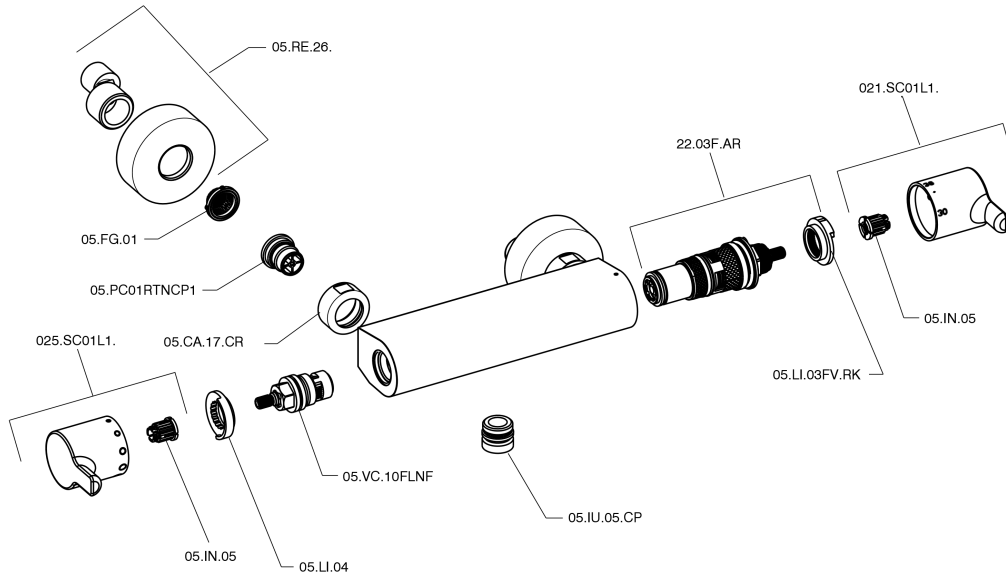

Thermostatic shower mixer H2_H2T01010

MODEL **H2T01010**

Thermostatic shower mixer, without shower set, 1/2" M flexible connection

AVAILABLE FINISHINGS

21 21 Chrome

CHARACTERISTICS

Cartridge Spare Parts **22.03A.AR - ZZ97080004**

Argo 1 (short filter) Thermostatic Valve

Thermostatic

The Huber thermostatic is your personal water manager, helping you to handle, control and save water and energy.

Thermostatic shower mixer H2_H2T01010

H2T01010

<https://en.huberitalia.com/thermostatic-shower-mixer-h2-h2t01010>

2024-11-15