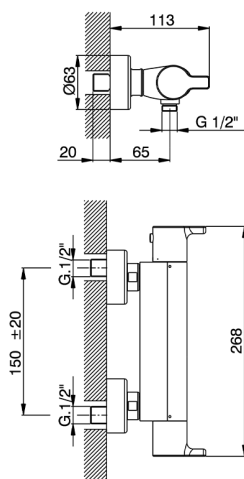

Thermostatic

The Huber thermostatic is your personal water manager, helping you to handle, control and save water and energy.