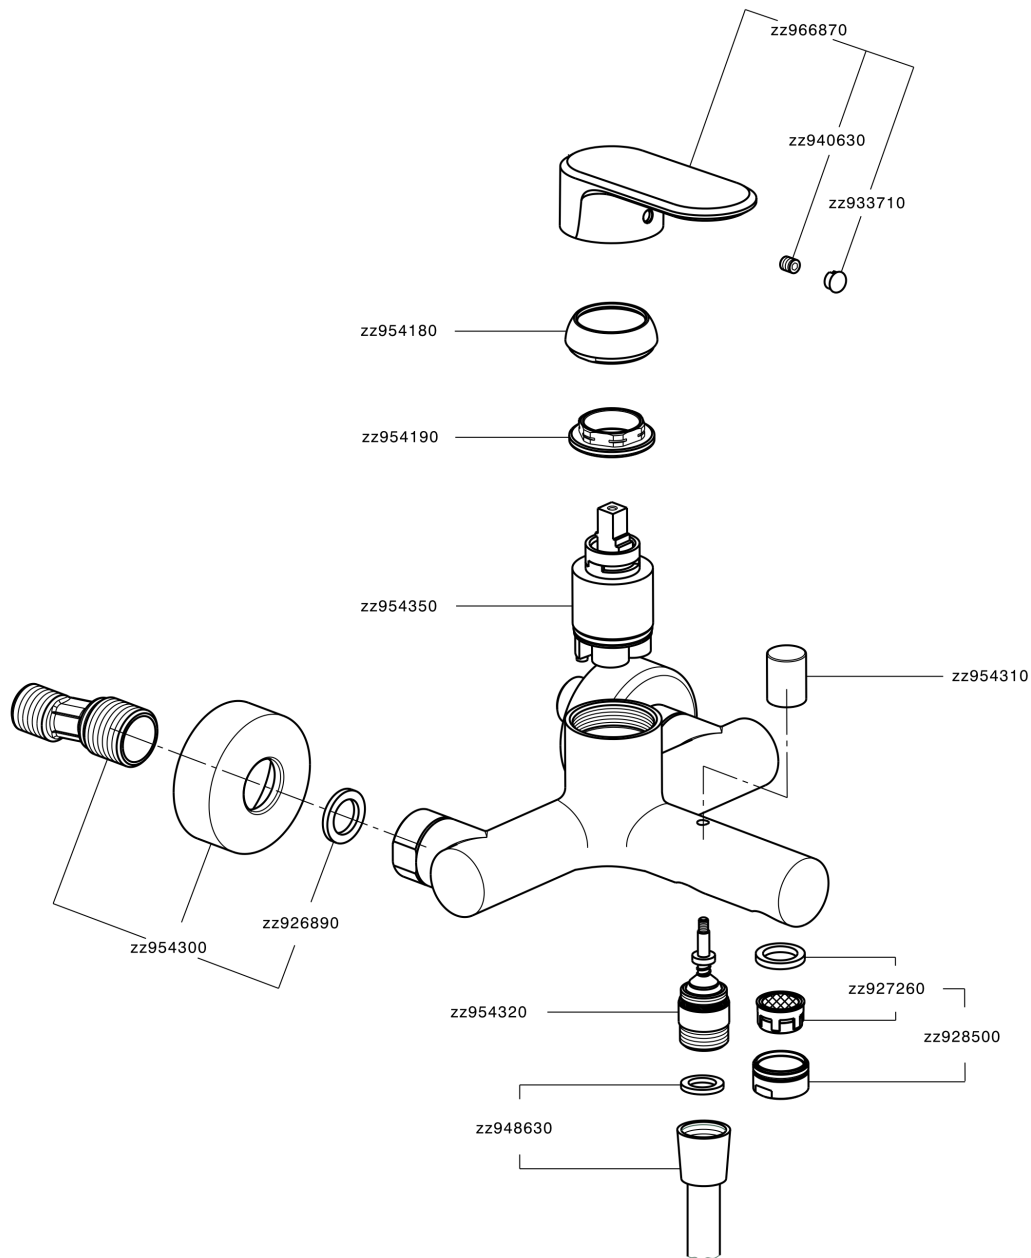

Single lever bath mixer LEVITY_LY000130

LY000130

<https://en.huberitalia.com/single-lever-bath-mixer-levity-ly000130>

2024-12-19