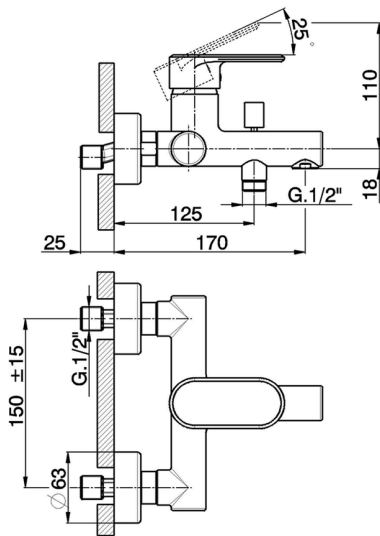

## Single lever bath mixer LEVITY\_LY000130

MODEL **LY000130**

Single lever bath mixer, without shower set, 1/2" flexible connection

### CHARACTERISTICS

Cartridge Spare Parts **ZZ95435000**

**35 mm Cartridge**

### EcoStop

EcoStop feature limits water flow to approximately 50% of maximum output with one point of resistance on setting. Push slightly past the middle stop only when full water output is required. This will save water up to 50%.