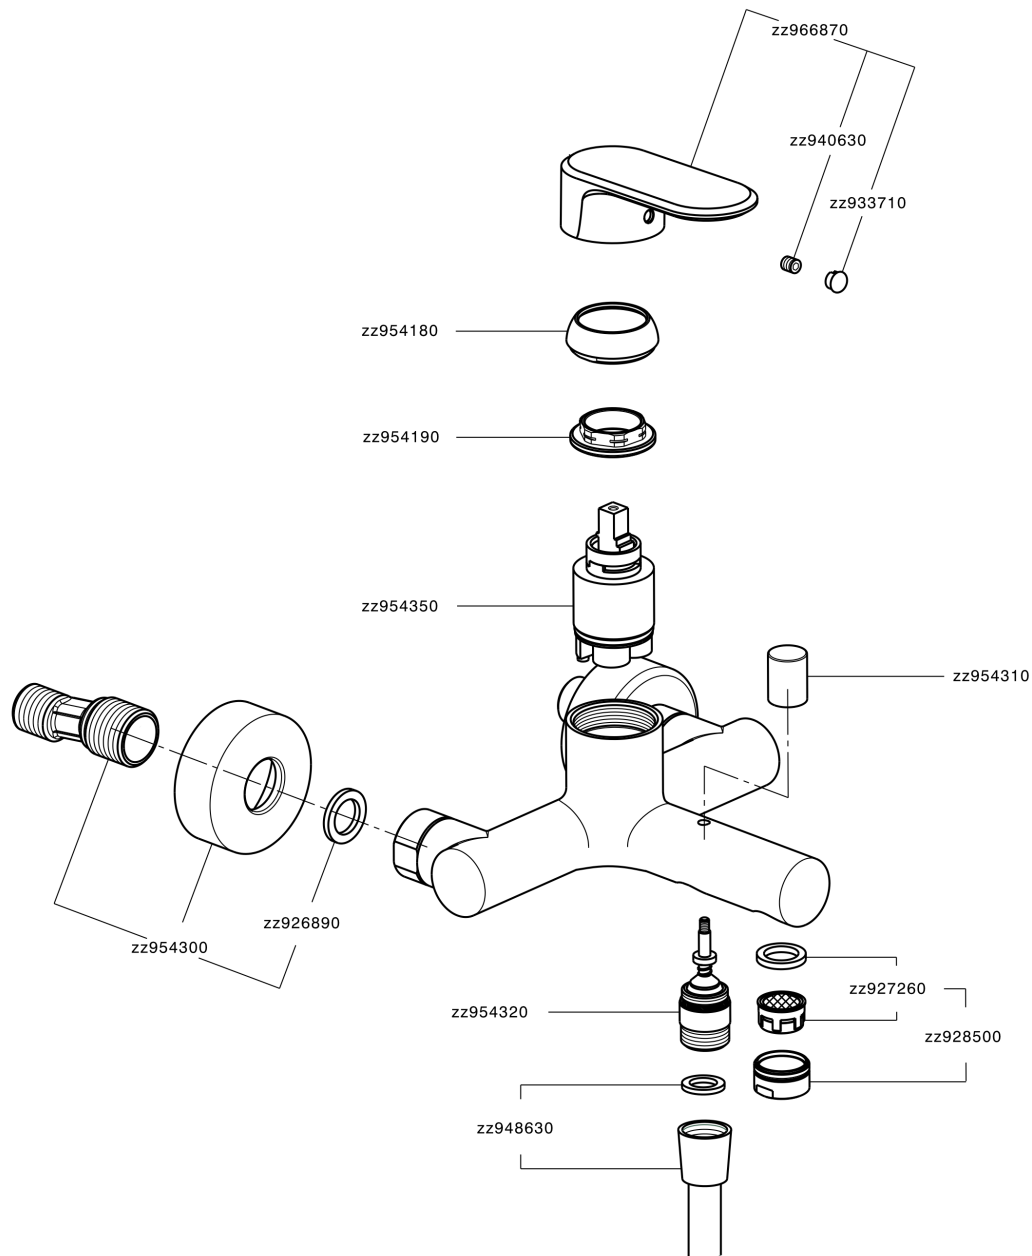

Single lever bath mixer LEVITY_LY000130

MODEL **LY000130**

Single lever bath mixer, without shower set, 1/2" flexible connection

AVAILABLE FINISHINGS

-  **21** 21 Chrome
-  **2B** 2B Polished Nickel
-  **2F** 2F Brushed Nickel
-  **40** 40 Matt Black
-  **4Q** 4Q Matt White

CHARACTERISTICS

Cartridge Spare Parts **ZZ95435000**

35 mm Cartridge

EcoStop

EcoStop feature limits water flow to approximately 50% of maximum output with one point of resistance on setting. Push slightly past the middle stop only when full water output is required. This will save water up to 50%.

Single lever bath mixer LEVITY_LY000130

LY000130

<https://en.huberitalia.com/single-lever-bath-mixer-levity-ly000130>

2025-01-05