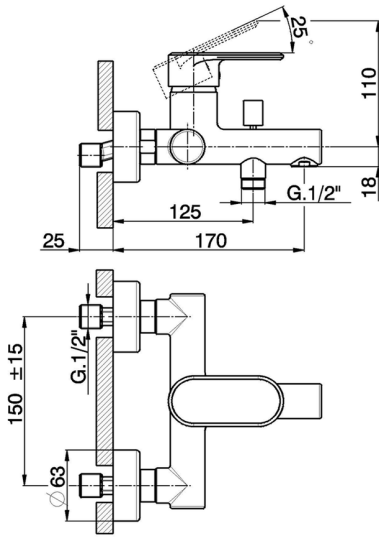

Single lever bath mixer LEVITY_LY000130

MODEL **LY000130**

Single lever bath mixer, without shower set, 1/2" flexible connection

AVAILABLE FINISHINGS

-  **21** 21 Chrome
-  **2B** 2B Polished Nickel
-  **2F** 2F Brushed Nickel
-  **40** 40 Matt Black
-  **4Q** 4Q Matt White

CHARACTERISTICS

Cartridge Spare Parts **ZZ95435000**

35 mm Cartridge

EcoStop

EcoStop feature limits water flow to approximately 50% of maximum output with one point of resistance on setting. Push slightly past the middle stop only when full water output is required. This will save water up to 50%.

Single lever bath mixer LEVITY_LY000130

LY000130

<https://en.huberitalia.com/single-lever-bath-mixer-levity-ly000130>

2025-01-05