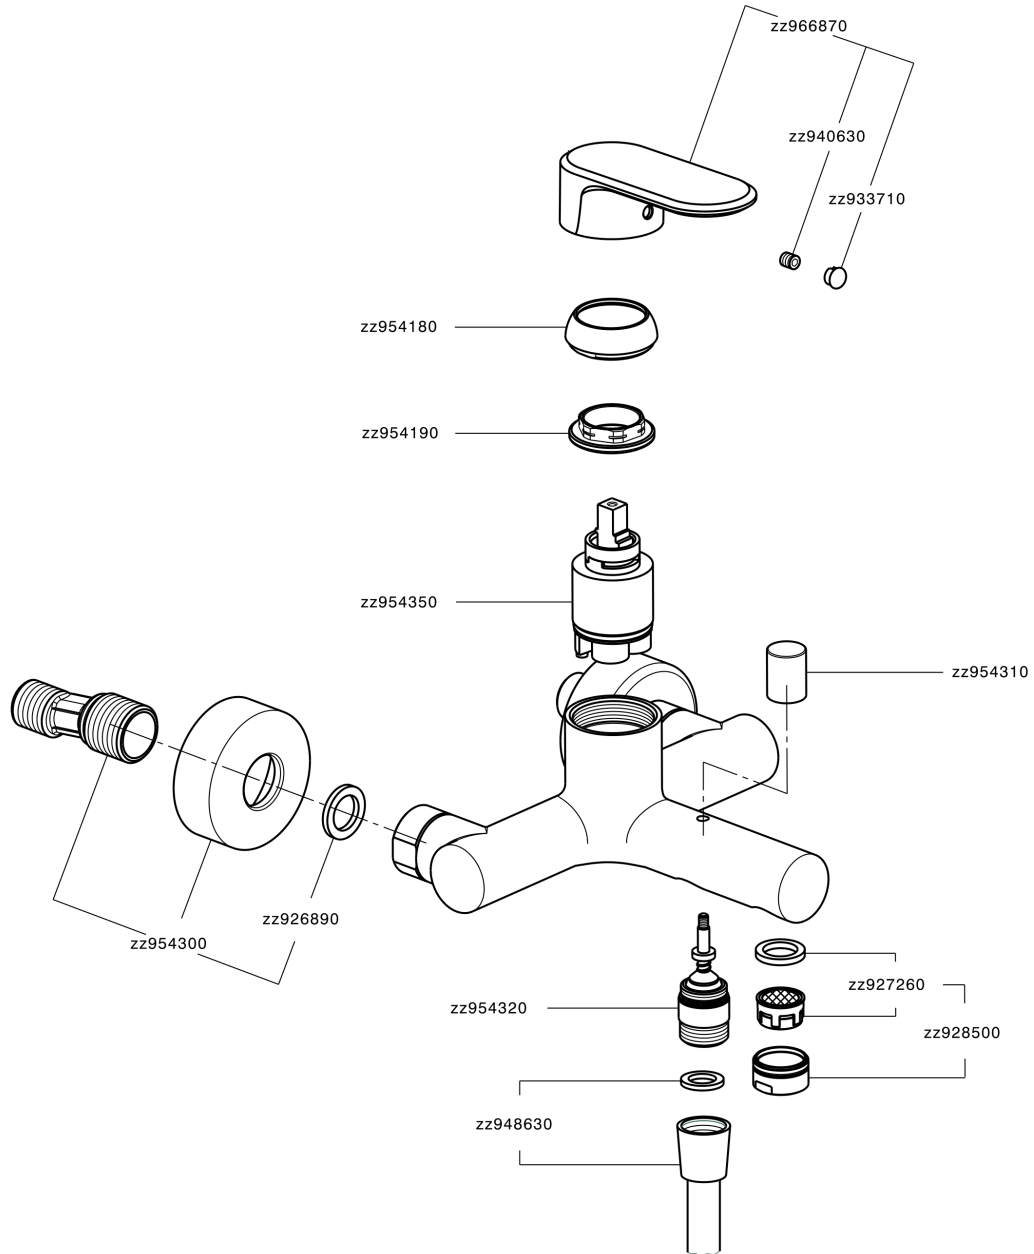

Single lever bath mixer LEVITY_LY000130

LY000130

<https://en.huberitalia.com/single-lever-bath-mixer-levity-ly000130>

2024-12-19