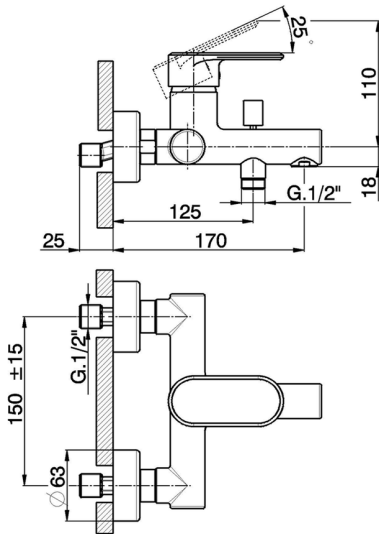

## Single lever bath mixer LEVITY\_LY000130

MODEL **LY000130**

Single lever bath mixer, without shower set, 1/2" flexible connection

### CHARACTERISTICS

Cartridge Spare Parts **ZZ95435000**

**35 mm Cartridge**

### EcoStop

EcoStop feature limits water flow to approximately 50% of maximum output with one point of resistance on setting. Push slightly past the middle stop only when full water output is required. This will save water up to 50%.