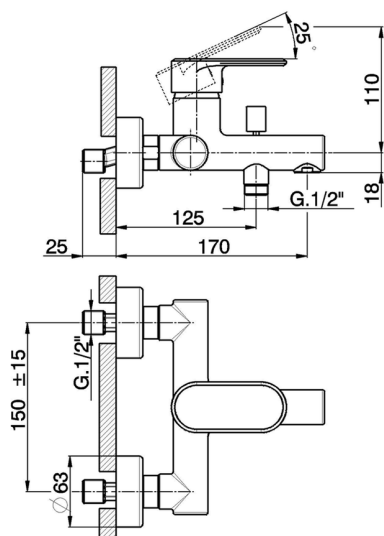

Single lever bath mixer LEVITY_LY000130

MODEL **LY000130**

Single lever bath mixer, without shower set, 1/2" flexible connection

AVAILABLE FINISHINGS

-  **21** 21 Chrome
-  **2B** 2B Polished Nickel
-  **2F** 2F Brushed Nickel
-  **40** 40 Matt Black
-  **4Q** 4Q Matt White

CHARACTERISTICS

Cartridge Spare Parts **ZZ95435000**

35 mm Cartridge

EcoStop

EcoStop feature limits water flow to approximately 50% of maximum output with one point of resistance on setting. Push slightly past the middle stop only when full water output is required. This will save water up to 50%.

Single lever bath mixer LEVITY_LY000130

LY000130

<https://en.huberitalia.com/single-lever-bath-mixer-levity-ly000130>

2024-12-18