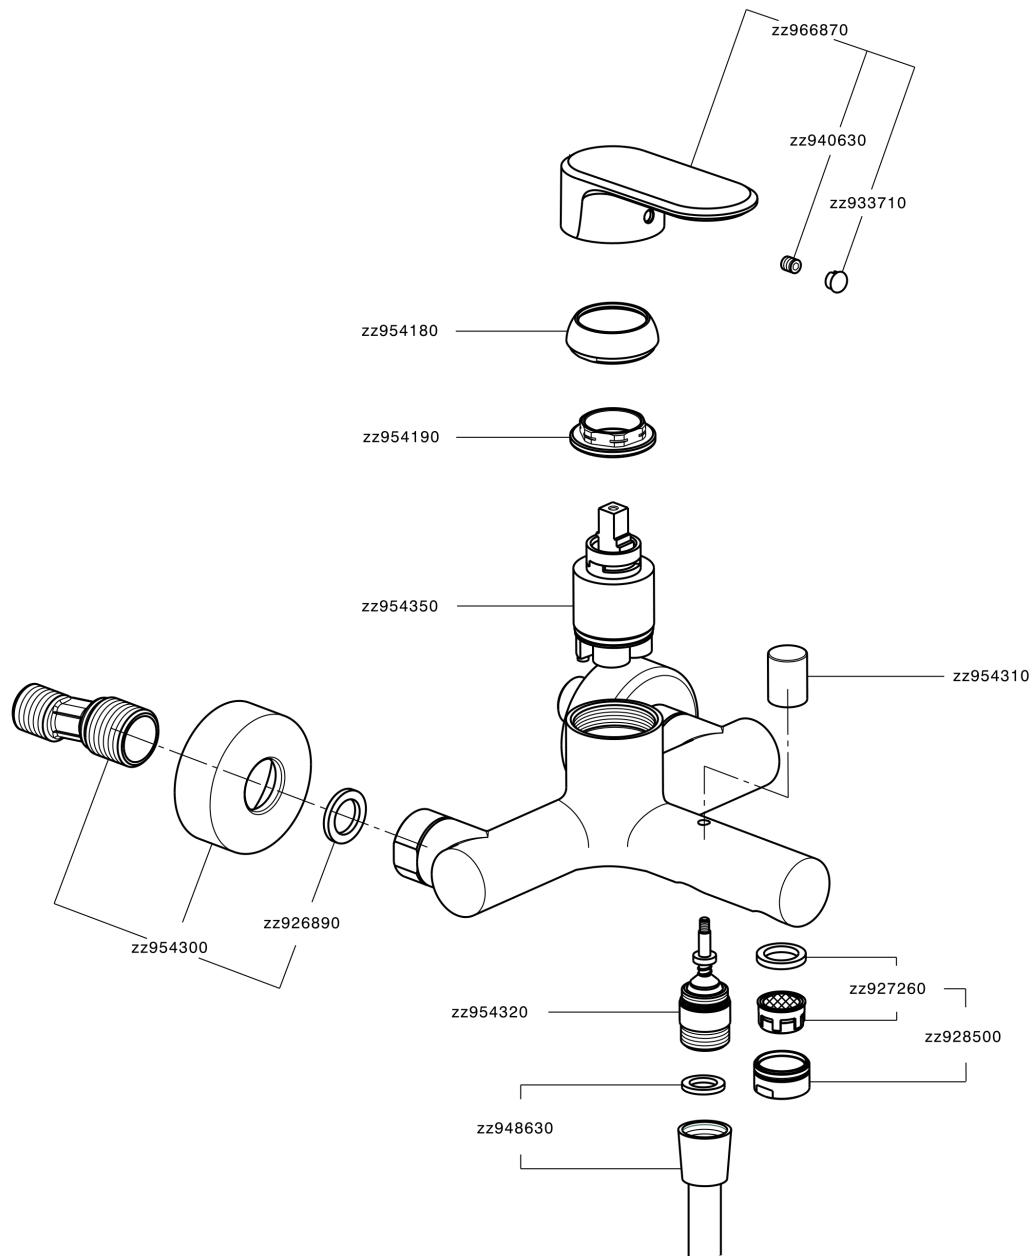

Single lever bath mixer LEVITY_LY000130

MODEL **LY000130**

Single lever bath mixer, without shower set, 1/2" flexible connection

AVAILABLE FINISHINGS

-  **21** 21 Chrome
-  **2B** 2B Polished Nickel
-  **2F** 2F Brushed Nickel
-  **40** 40 Matt Black
-  **4Q** 4Q Matt White

CHARACTERISTICS

Cartridge Spare Parts **ZZ95435000**

35 mm Cartridge

EcoStop

EcoStop feature limits water flow to approximately 50% of maximum output with one point of resistance on setting. Push slightly past the middle stop only when full water output is required. This will save water up to 50%.

Single lever bath mixer LEVITY_LY000130

LY000130

<https://en.huberitalia.com/single-lever-bath-mixer-levity-ly000130>

2024-12-18