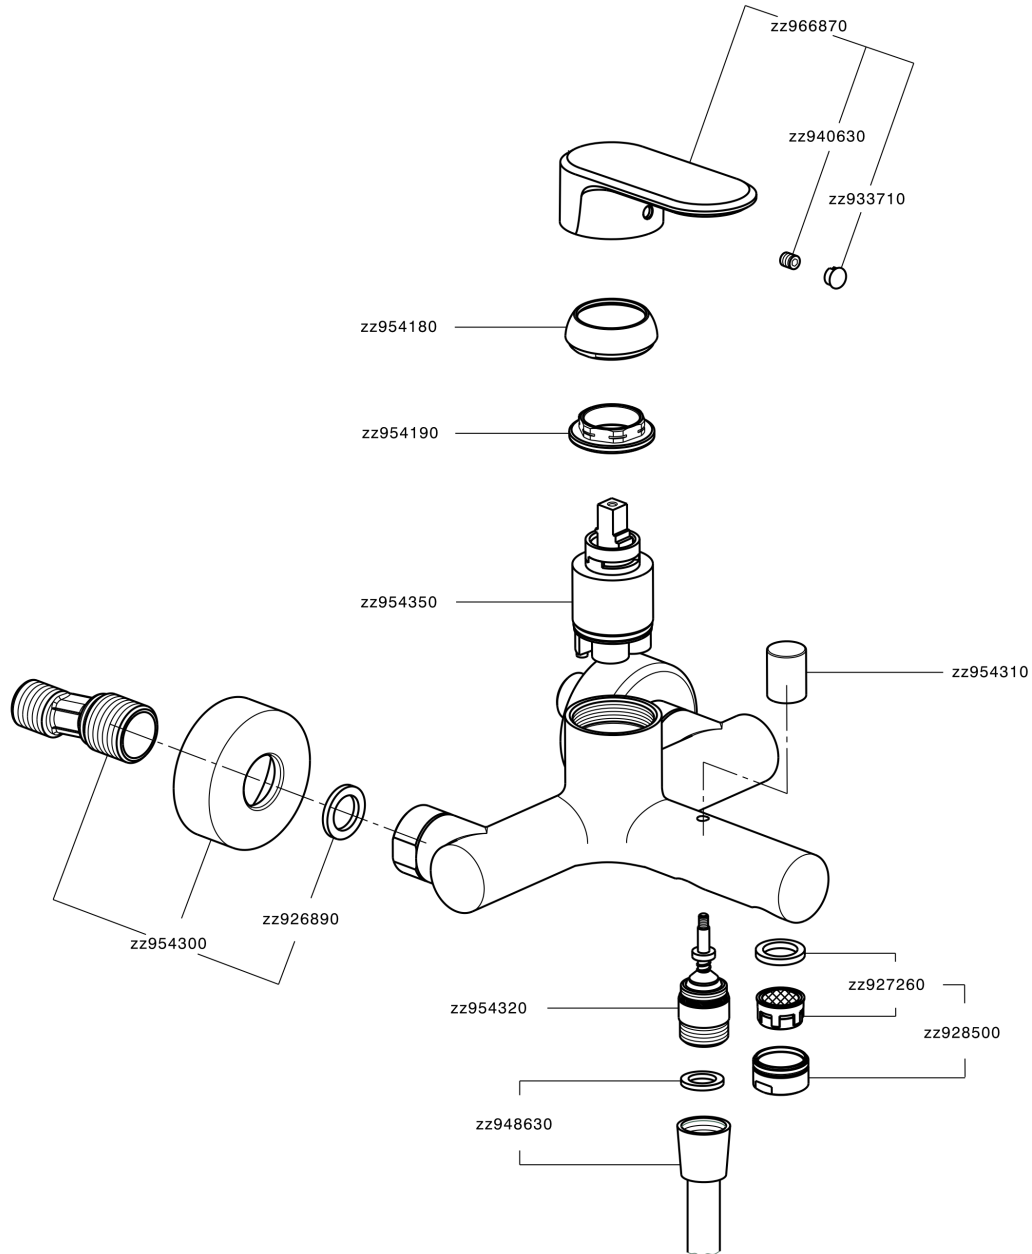

Single lever bath mixer LEVITY_LY000130

LY000130

<https://en.huberitalia.com/single-lever-bath-mixer-levity-ly000130>

2024-12-19