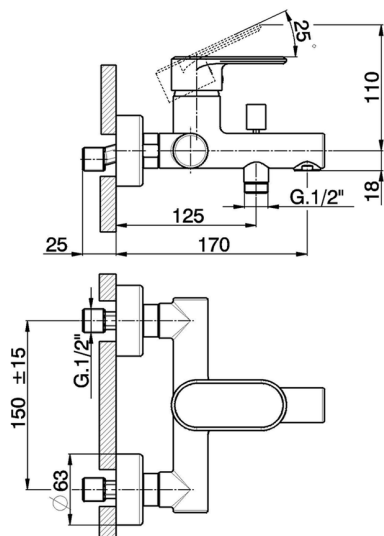

## Single lever bath mixer LEVITY\_LY000130

MODEL **LY000130**

Single lever bath mixer, without shower set, 1/2" flexible connection

### CHARACTERISTICS

Cartridge Spare Parts **ZZ95435000**

**35 mm Cartridge**

### EcoStop

EcoStop feature limits water flow to approximately 50% of maximum output with one point of resistance on setting. Push slightly past the middle stop only when full water output is required. This will save water up to 50%.