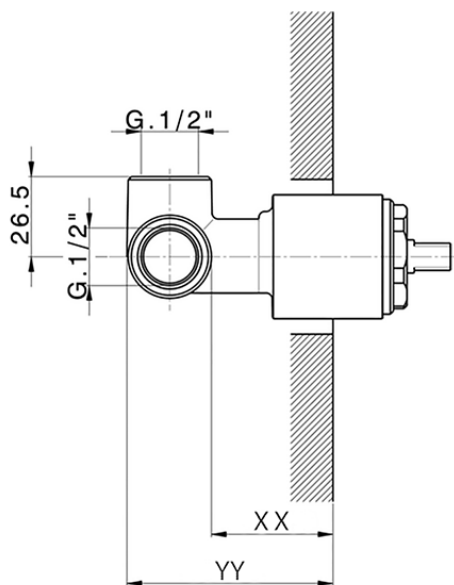

## Exposed part for concealed S.L. shower valve CHRONOS\_CR003000

CR003000

<https://en.huberitalia.com/exposed-part-for-concealed-s-l-shower-valve-chronos-cr003000>

Piastra/Plate/Plaque/Platte/Placa  
 2-3mm: XX 27-47 YY 54-74  
 10mm: XX 16-40 YY 43-68

ZB005301

<https://en.huberitalia.com/concealed-single-lever-shower-mixer-concealed-zb005301>

## Piastra/Plate/Plaque/Platte/Placa

2-3mm: XX 27-47 YY 54-74

10mm: XX 16-40 YY 43-68

ZB005300

<https://en.huberitalia.com/concealed-single-lever-shower-valve-concealed-zb005300>

2024-12-22