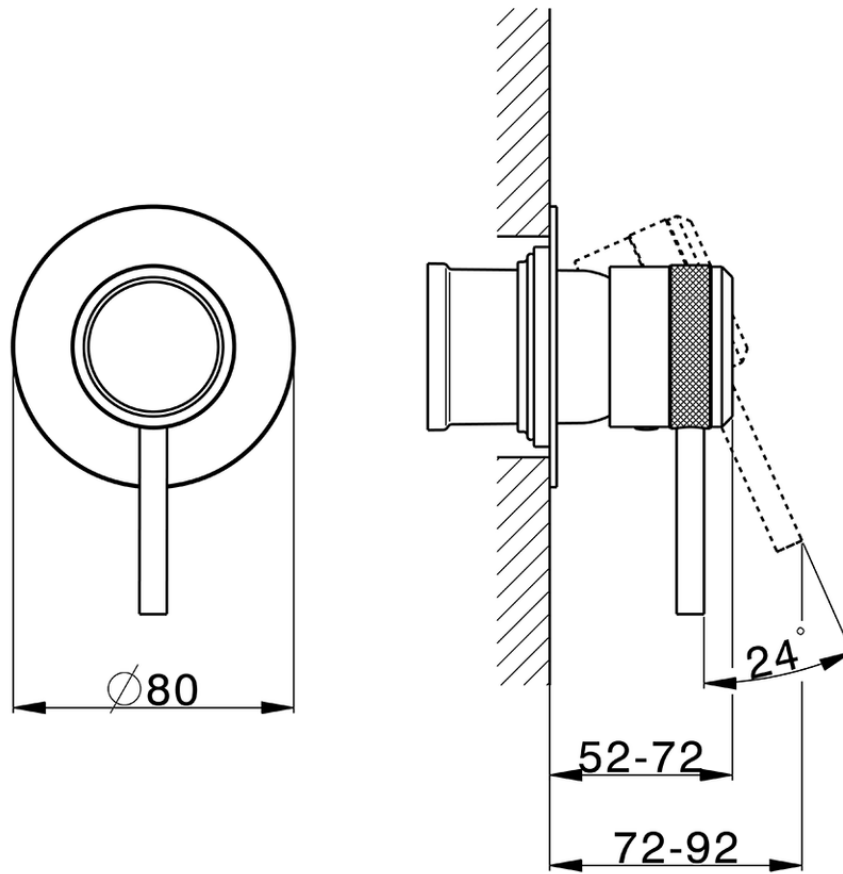

## Exposed part for concealed S.L. shower valve CHRONOS\_CR003000

CR003000

<https://en.huberitalia.com/exposed-part-for-concealed-s-l-shower-valve-chronos-cr003000>

Piastra/Plate/Plaque/Platte/Placa  
 2-3mm: XX 27-47 YY 54-74  
 10mm: XX 16-40 YY 43-68

ZB005301

<https://en.huberitalia.com/concealed-single-lever-shower-mixer-concealed-zb005301>

## Piastra/Plate/Plaque/Platte/Placa

2-3mm: XX 27-47 YY 54-74

10mm: XX 16-40 YY 43-68

ZB005300

<https://en.huberitalia.com/concealed-single-lever-shower-valve-concealed-zb005300>

2024-12-22