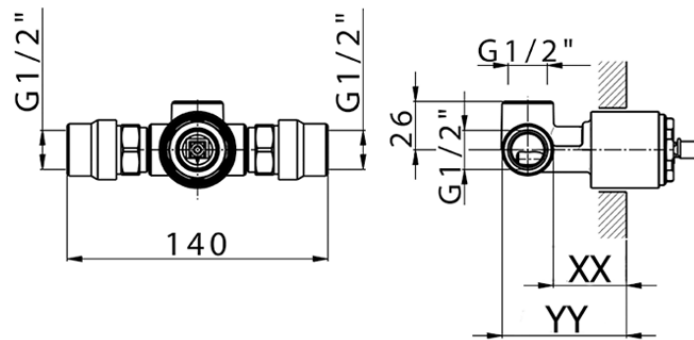

## Exposed part for concealed S.L. shower valve CHRONOS\_CR003000

CR003000

<https://en.huberitalia.com/exposed-part-for-concealed-s-l-shower-valve-chronos-cr003000>

Piastra/Plate/Plaque/Platte/Placa  
 2-3mm: XX 27-47 YY 54-74  
 10mm: XX 16-40 YY 43-68

ZB005301

<https://en.huberitalia.com/concealed-single-lever-shower-mixer-concealed-zb005301>

## Piastra/Plate/Plaque/Platte/Placa

2-3mm: XX 27-47 YY 54-74

10mm: XX 16-40 YY 43-68

ZB005300

<https://en.huberitalia.com/concealed-single-lever-shower-valve-concealed-zb005300>

2024-12-22