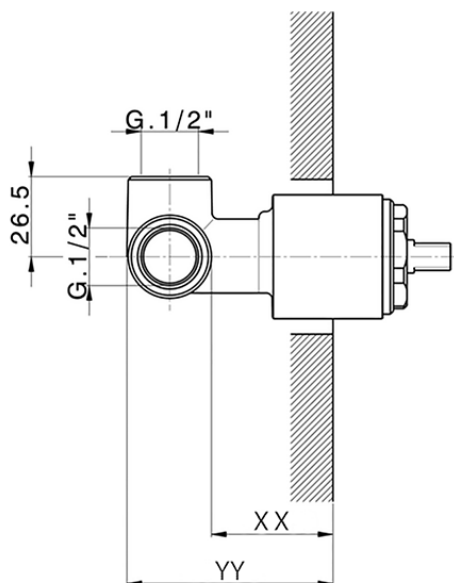

Exposed part for concealed S.L. shower valve CHRONOS_CR003000

CR003000

<https://en.huberitalia.com/exposed-part-for-concealed-s-l-shower-valve-chronos-cr003000>

Piastra/Plate/Plaque/Platte/Placa
 2-3mm: XX 27-47 YY 54-74
 10mm: XX 16-40 YY 43-68

ZB005301

<https://en.huberitalia.com/concealed-single-lever-shower-mixer-concealed-zb005301>

Piastra/Plate/Plaque/Platte/Placa

2-3mm: XX 27-47 YY 54-74

10mm: XX 16-40 YY 43-68

ZB005300

<https://en.huberitalia.com/concealed-single-lever-shower-valve-concealed-zb005300>