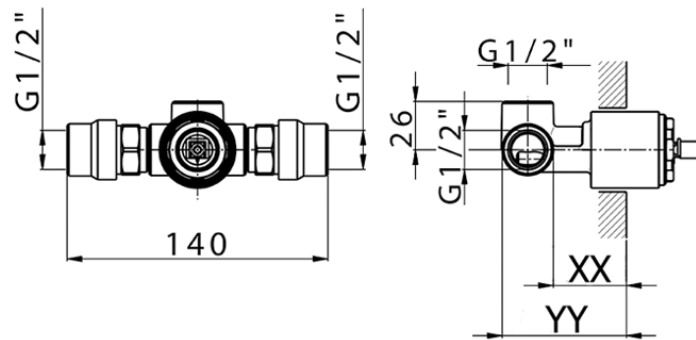

Exposed part for concealed S.L. shower valve CHRONOS_CR003000

CR003000

<https://en.huberitalia.com/exposed-part-for-concealed-s-l-shower-valve-chronos-cr003000>

Piastra/Plate/Plaque/Platte/Placa
 2-3mm: XX 27-47 YY 54-74
 10mm: XX 16-40 YY 43-68

ZB005301

<https://en.huberitalia.com/concealed-single-lever-shower-mixer-concealed-zb005301>

Piastra/Plate/Plaque/Platte/Placa

2-3mm: XX 27-47 YY 54-74

10mm: XX 16-40 YY 43-68

ZB005300

<https://en.huberitalia.com/concealed-single-lever-shower-valve-concealed-zb005300>