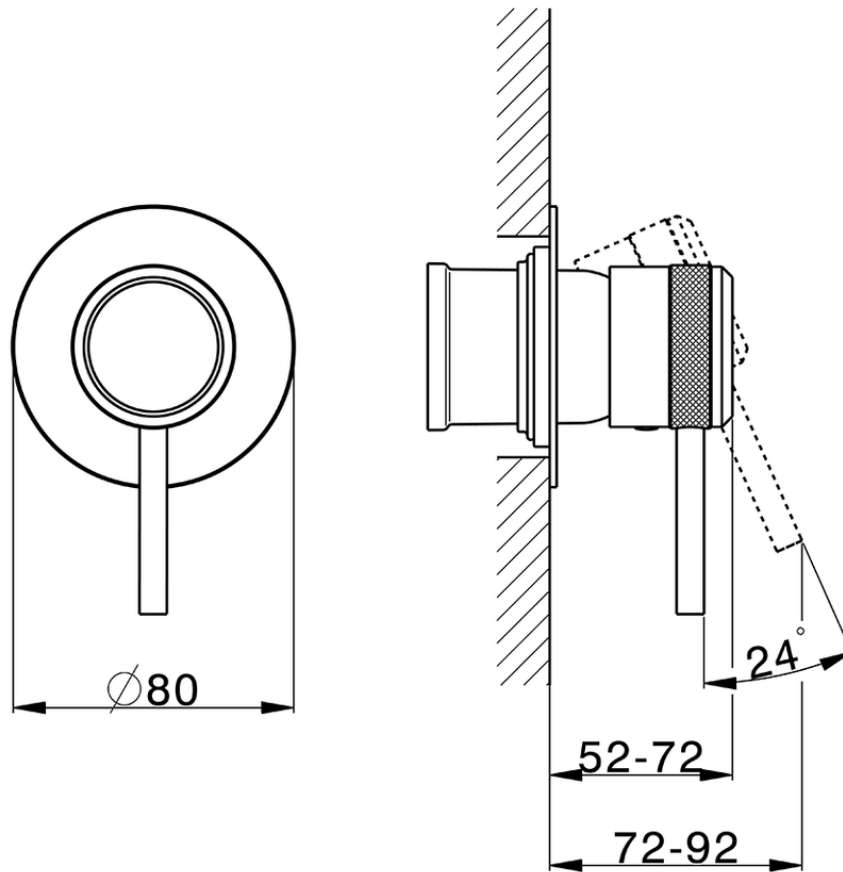

Exposed part for concealed S.L. shower valve CHRONOS_CR003000

CR003000

<https://en.huberitalia.com/exposed-part-for-concealed-s-l-shower-valve-chronos-cr003000>

Piastra/Plate/Plaque/Platte/Placa
 2-3mm: XX 27-47 YY 54-74
 10mm: XX 16-40 YY 43-68

ZB005301

<https://en.huberitalia.com/concealed-single-lever-shower-mixer-concealed-zb005301>

Piastra/Plate/Plaque/Platte/Placa

2-3mm: XX 27-47 YY 54-74

10mm: XX 16-40 YY 43-68

ZB005300

<https://en.huberitalia.com/concealed-single-lever-shower-valve-concealed-zb005300>