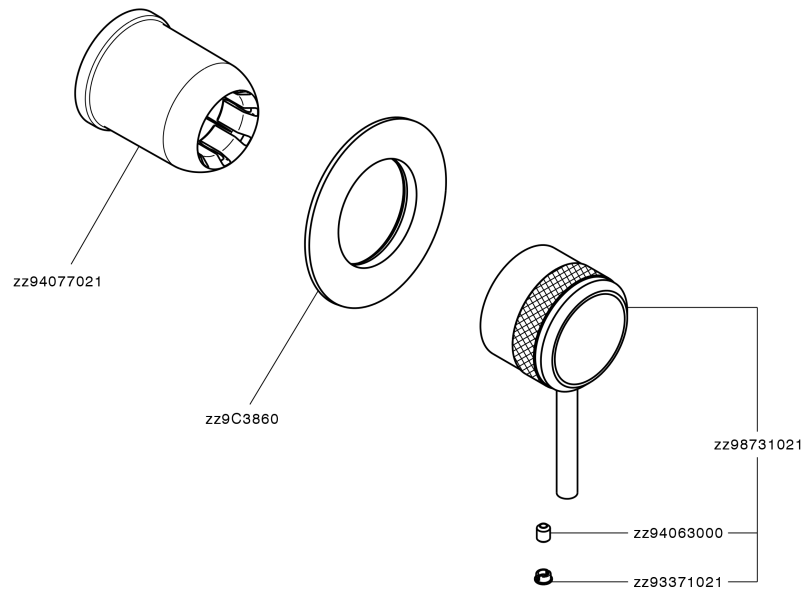

Exposed part for concealed S.L. shower valve CHRONOS_CR003000

CR003000

<https://en.huberitalia.com/exposed-part-for-concealed-s-l-shower-valve-chronos-cr003000>

Concealed single lever shower mixer CONCEALED_ZB005301

ZB005301

<https://en.huberitalia.com/concealed-single-lever-shower-mixer-concealed-zb005301>

Concealed single lever shower valve CONCEALED_ZB005300

ZB005300

<https://en.huberitalia.com/concealed-single-lever-shower-valve-concealed-zb005300>