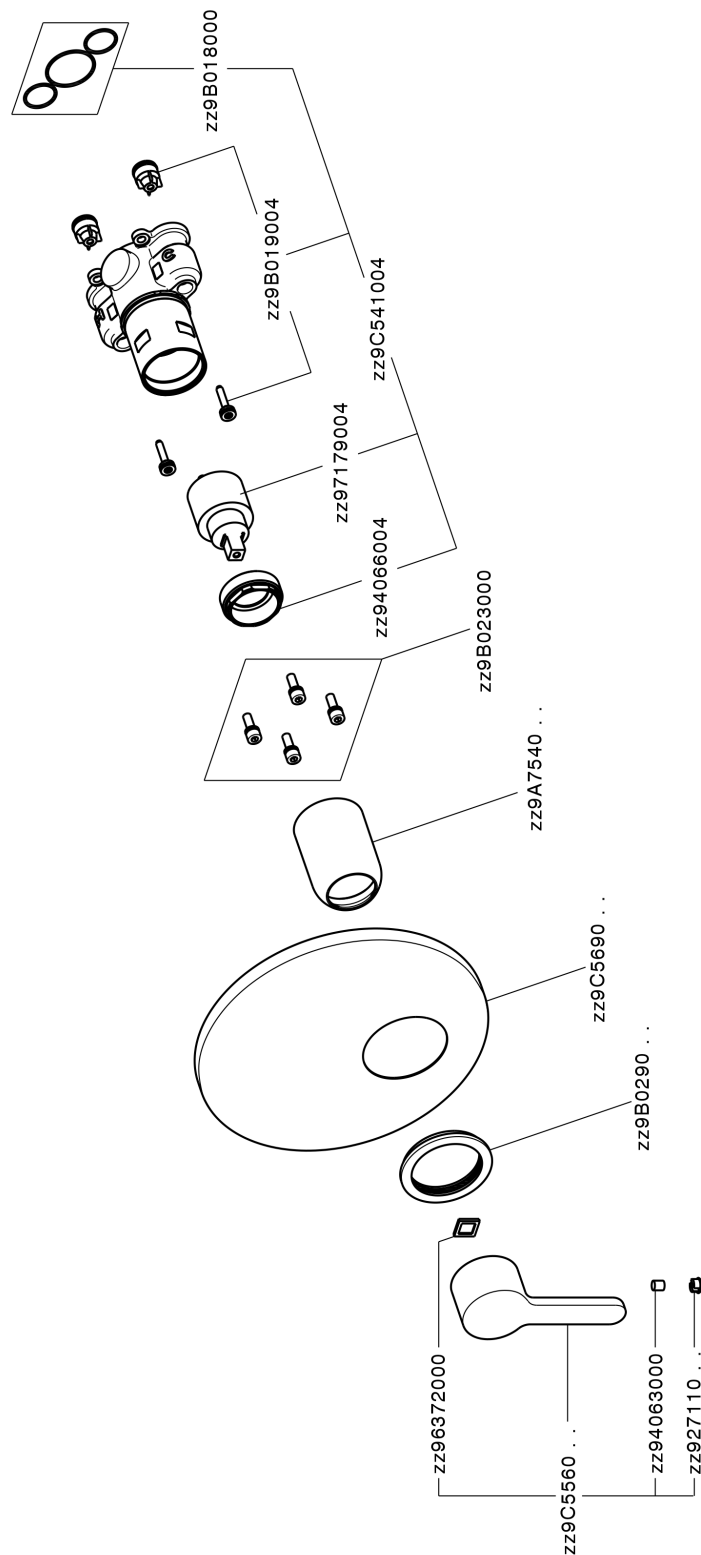

Exposed part for Single Lever One Box Valve ONE BOX_H20BM010

MODEL **H20BM010**

Exposed part for Single Lever One Box Valve, 1 Outlet, Minimum depth of installation: 67 mm, without concealed part, for items ZB00B030-ZB00B031

AVAILABLE FINISHINGS

CHARACTERISTICS

Cartridge Spare Parts **ZZ97179000**

35 mm Cartridge

Installation **Concealed**

Required concealed parts **ZB00B031**

ZB00B030

Exposed part for Single Lever One Box Valve ONE BOX_H20BM010

H20BM010

<https://en.huberitalia.com/exposed-part-for-single-lever-one-box-valve-one-box-h20bm010>

One Box Universal Concealed Part ONE BOX_ZB00B031

MODEL **ZB00B031**

One Box Universal Concealed Part, for 1 or 2 or 3 outlet thermostatic or single lever, without trim kit, with noise reducers, with sealing gasket