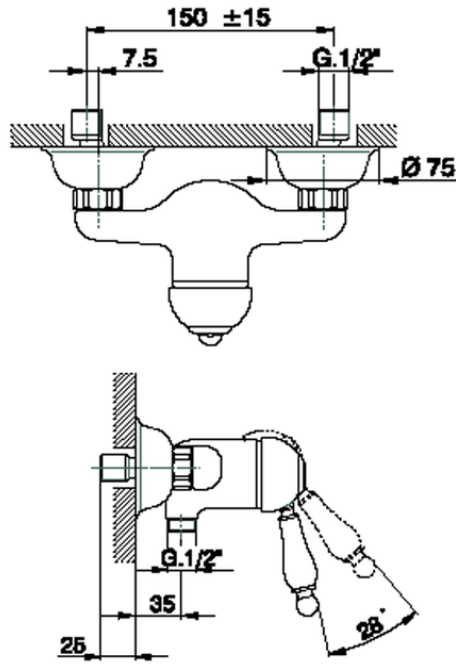

Single lever shower mixer CROISETTE_CM000440

CM000440

<https://en.huberitalia.com/single-lever-shower-mixer-croisette-cm000440>

2024-12-18