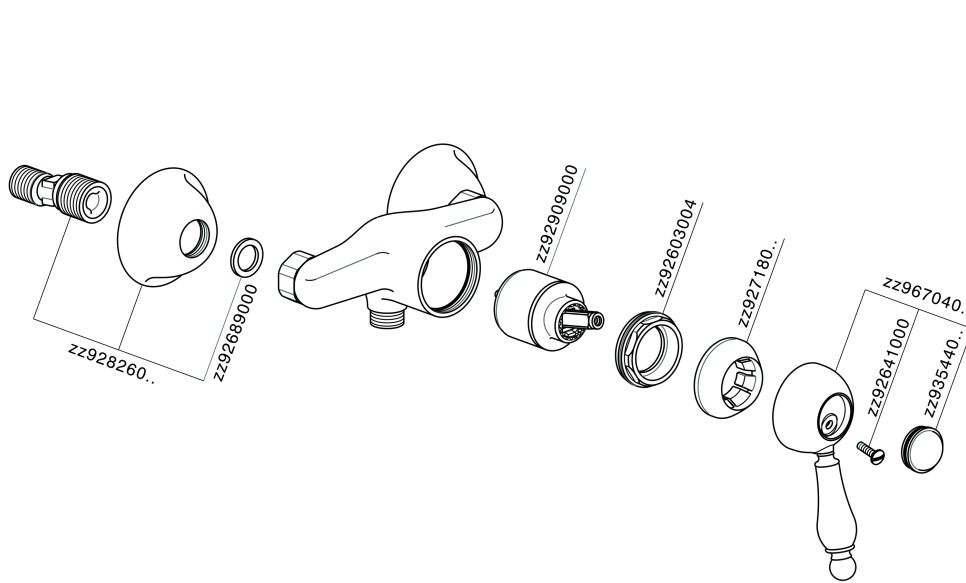

## Single lever shower mixer CROISETTE\_CM000440

CM000440

<https://en.huberitalia.com/single-lever-shower-mixer-croisette-cm000440>

2024-12-18