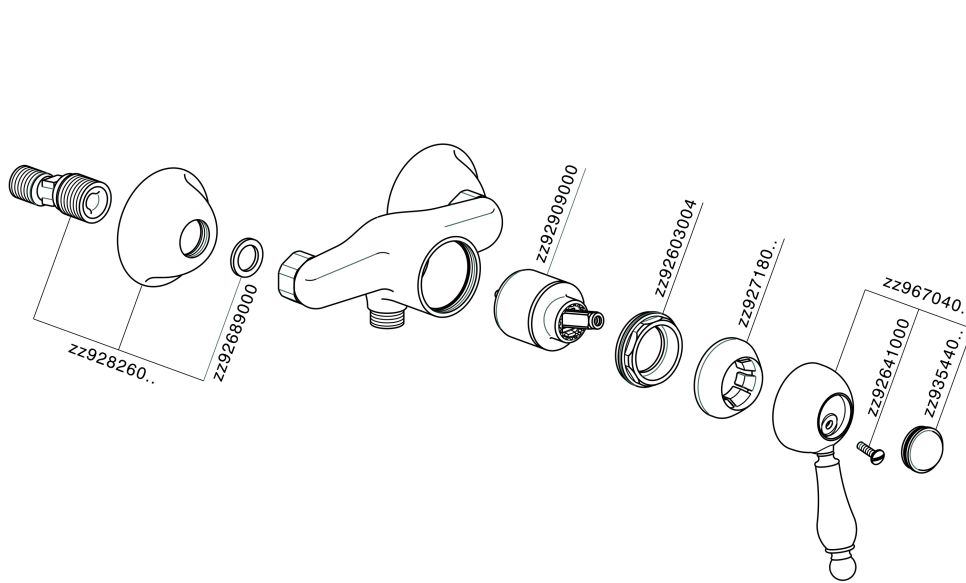

Single lever shower mixer CROISSETTE_CM000440

MODEL **CM000440**

Single lever shower mixer, without shower set, 1/2" M flexible connection

AVAILABLE FINISHINGS

-  **21** 21 Chrome
-  **27** 27 Old Bronze
-  **2G** 2G Antique Gold
-  **2W** 2W Brushed Gold

CHARACTERISTICS

Cartridge Spare Parts **ZZ92909000**

43 mm Cartridge

Single lever shower mixer CROISSETTE_CM000440

CM000440

<https://en.huberitalia.com/single-lever-shower-mixer-croisette-cm000440>

2024-12-18