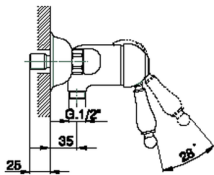

Single lever shower mixer CROISSETTE_CM000440

MODEL **CM000440**

Single lever shower mixer, without shower set, 1/2" M flexible connection

AVAILABLE FINISHINGS

-  **21** 21 Chrome
-  **27** 27 Old Bronze
-  **2G** 2G Antique Gold
-  **2W** 2W Brushed Gold

CHARACTERISTICS

Cartridge Spare Parts **ZZ92909000**

43 mm Cartridge

Single lever shower mixer CROISSETTE_CM000440

CM000440

<https://en.huberitalia.com/single-lever-shower-mixer-croisette-cm000440>

2024-12-18