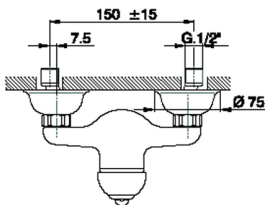

Single lever shower mixer CROISSETTE_CM000440

MODEL **CM000440**

Single lever shower mixer, without shower set, 1/2" M flexible connection

AVAILABLE FINISHINGS

-  **21** 21 Chrome
-  **27** 27 Old Bronze
-  **2G** 2G Antique Gold
-  **2W** 2W Brushed Gold

CHARACTERISTICS

Cartridge Spare Parts **ZZ92909000**

43 mm Cartridge

Single lever shower mixer CROISSETTE_CM000440

CM000440

<https://en.huberitalia.com/single-lever-shower-mixer-croisette-cm000440>

2024-12-18