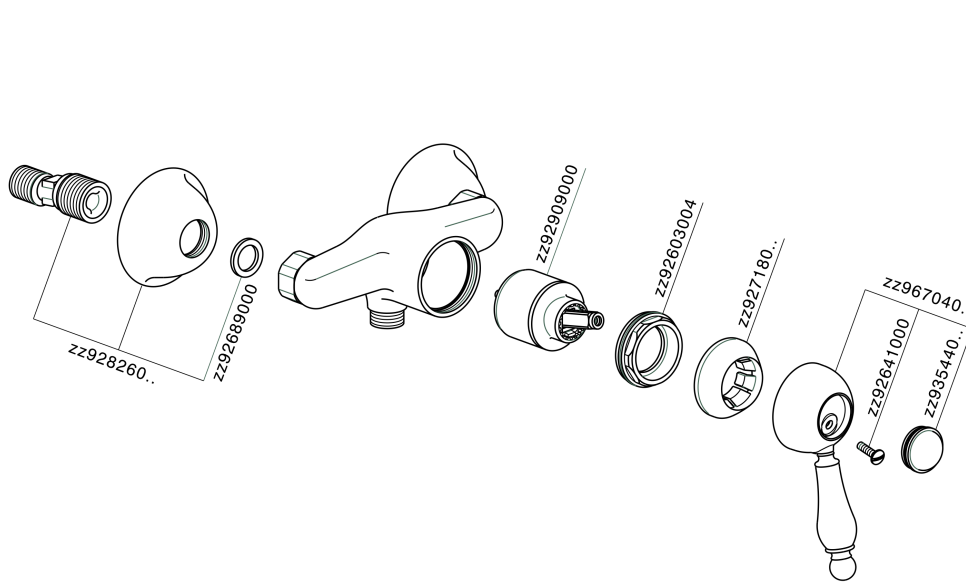

## Single lever shower mixer CROISSETTE\_CM000440

CM000440

<https://en.huberitalia.com/single-lever-shower-mixer-croisette-cm000440>

2024-12-19