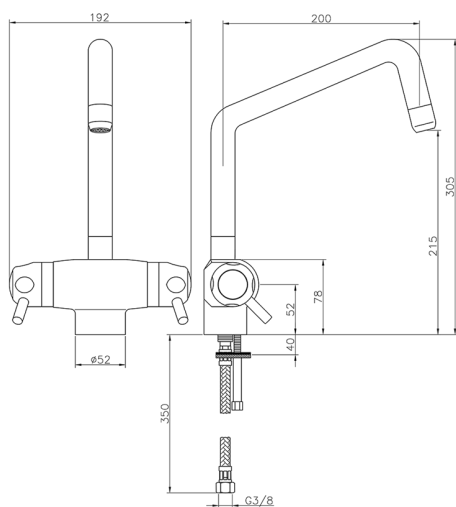

Thermostatic sink mixer THERMO_CPT65010

MODEL **CPT65010**

Thermostatic sink mixer, without pop-up waste, G.3/8" stainless steel flexible hose

AVAILABLE FINISHINGS

CHARACTERISTICS

Cartridge Spare Parts **24.02AB.PL**

12x32 Plus Thermostatic Valve

Thermostatic

The Huber thermostatic is your personal water manager, helping you to handle, control and save water and energy.

2024-09-19