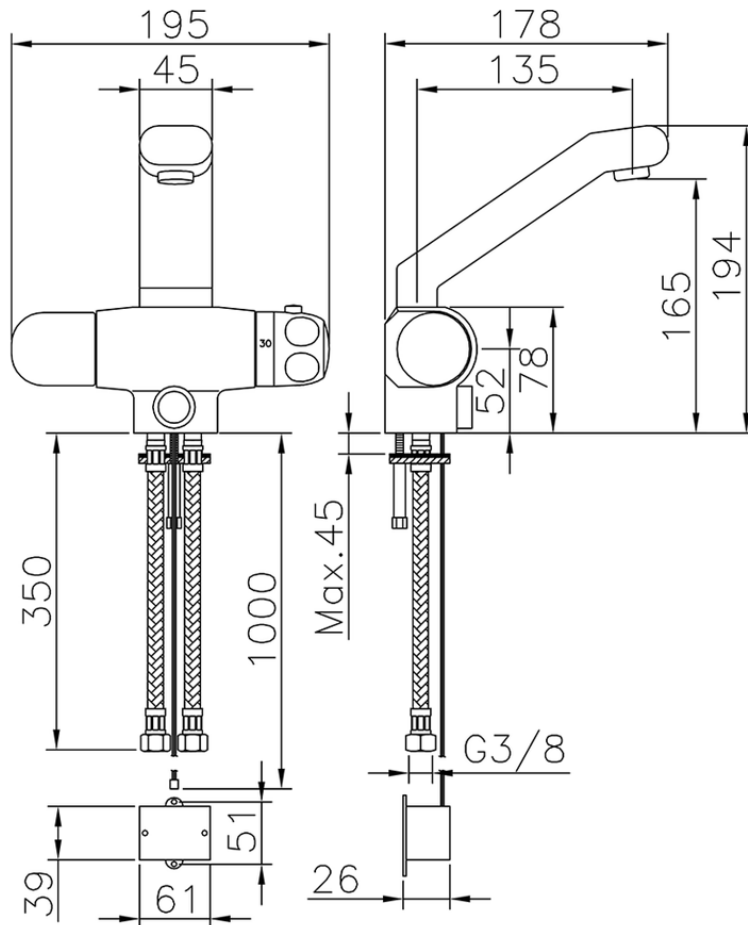

Thermo-basin mixer with electronic on-off control COMMUNITY_204.23H.

204.23H.

<https://en.huberitalia.com/thermo-basin-mixer-with-electronic-on-off-control-community-204-23h>

2024-12-18