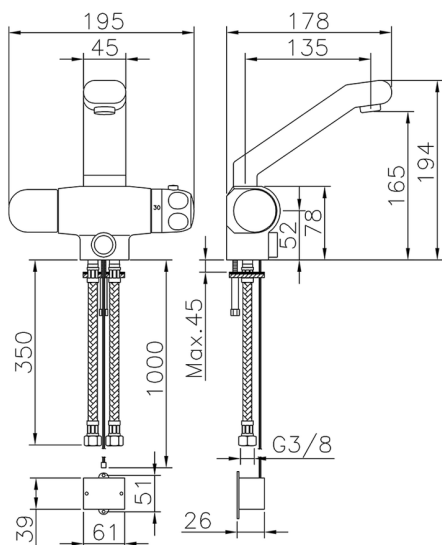

Thermo-basin mixer with electronic on-off control COMMUNITY_204.23H.

MODEL **204.23H.**

Thermo-basin mixer with electronic on-off control

AVAILABLE FINISHINGS

CHARACTERISTICS

Cartridge Spare Parts **24.02AB.PL**

12x32 Plus Thermostatic Valve

Thermostatic

The Huber thermostatic is your personal water manager, helping you to handle, control and save water and energy.

2024-12-18