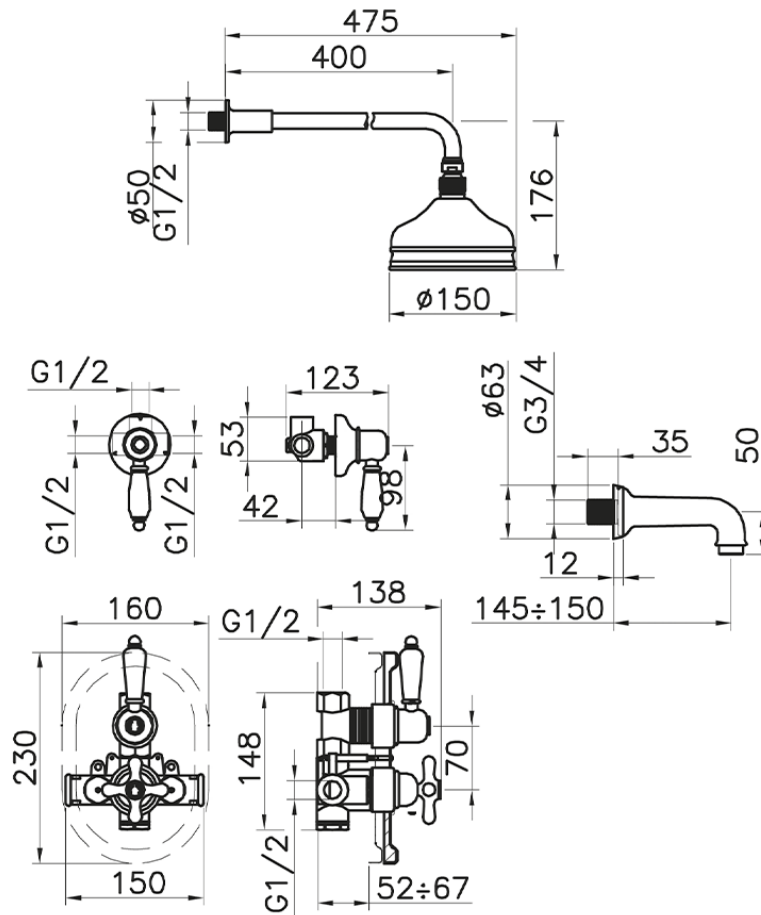

Concealed thermostatic bath mixer CROISSETTE_916.CS01H.

916.CS01H.

<https://en.huberitalia.com/concealed-thermostatic-bath-mixer-croisette-916-cs01h>

2026-06-27