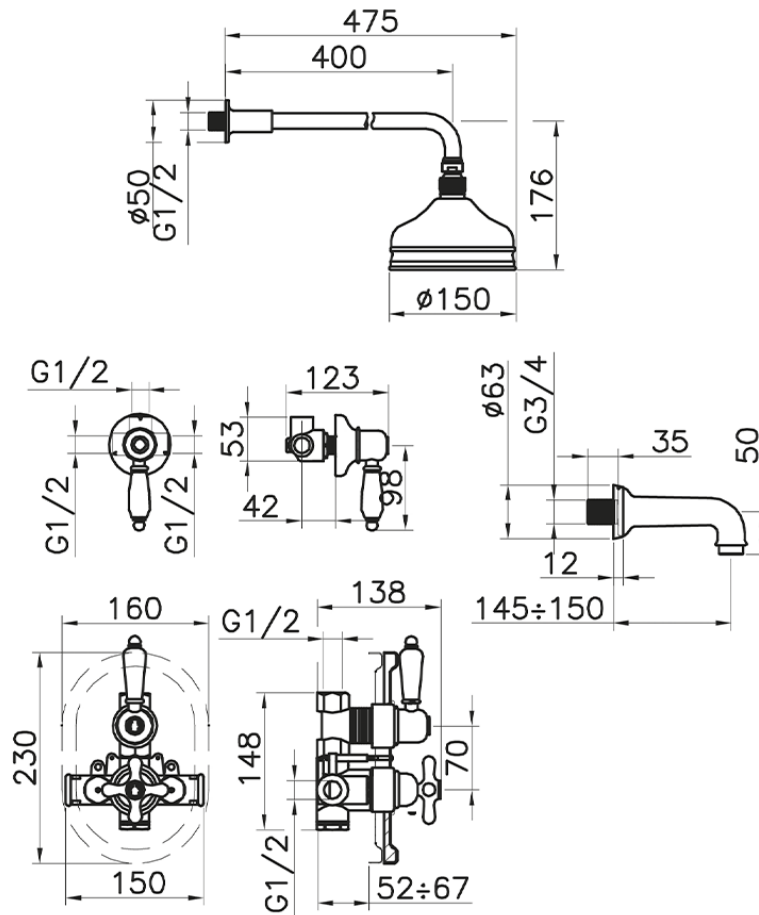

Concealed thermostatic bath mixer CROISSETTE_916.CS01H.

916.CS01H.

<https://en.huberitalia.com/concealed-thermostatic-bath-mixer-croisette-916-cs01h>

2026-06-28