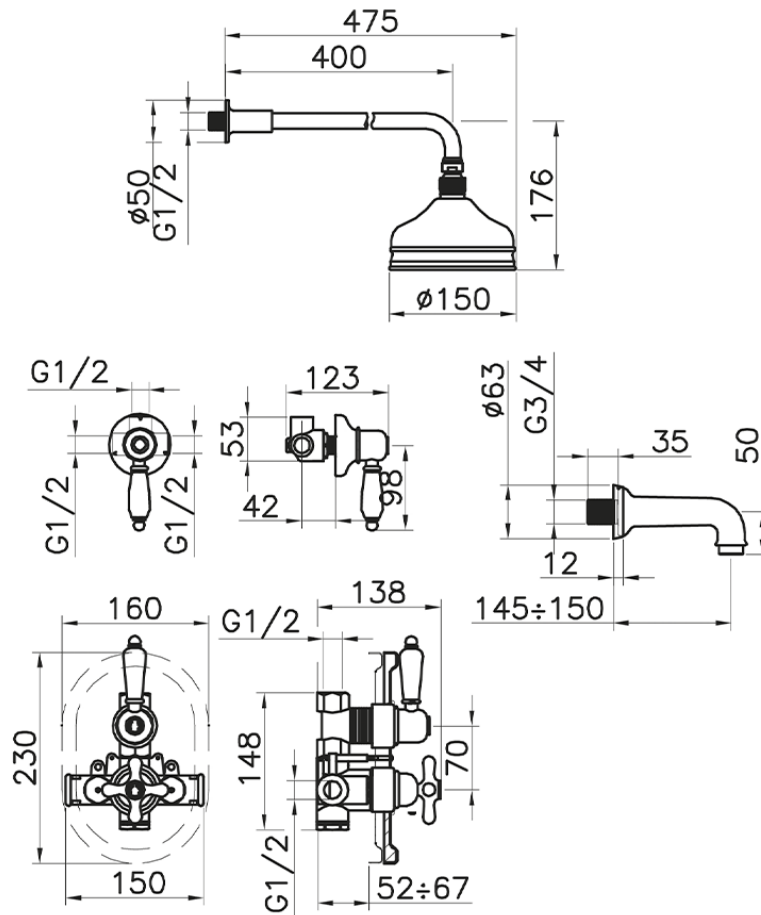

Concealed thermostatic bath mixer CROISSETTE_916.CS01H.

916.CS01H.

<https://en.huberitalia.com/concealed-thermostatic-bath-mixer-croisette-916-cs01h>

2026-05-15