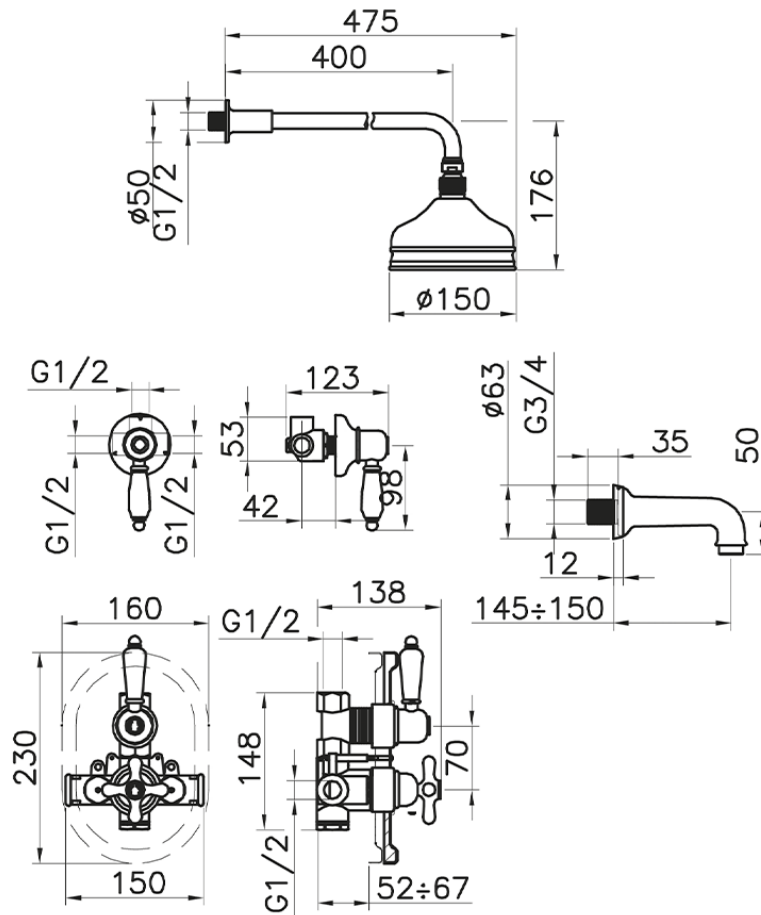

Concealed thermostatic bath mixer CROISSETTE_916.CS01H.

916.CS01H.

<https://en.huberitalia.com/concealed-thermostatic-bath-mixer-croisette-916-cs01h>

2026-04-10