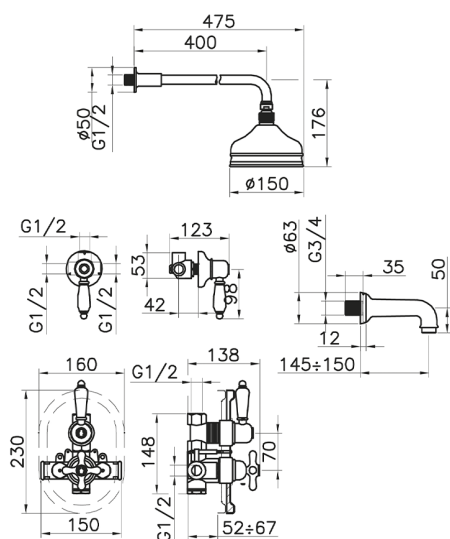

Concealed thermostatic bath mixer CROISSETTE_916.CS01H.

MODEL **916.CS01H.**

Concealed thermostatic bath mixer, 1/2" Concealed Thermostatic Mixer, 1/2" outlet stopvalve, 2-outlet diverter, 400 mm shower arm with headshower, 150 mm Brass round headshower, 3/4 M 150 mm spout, without flexible hose and handshower

AVAILABLE FINISHINGS

-  **AG** AG Antique Gold
-  **BA** BA Old Bronze
-  **CR** CR Chrome
-  **2W** 2W Brushed Gold

CHARACTERISTICS

Cartridge Spare Parts **24.04A.PP**

8x20 Plus P Thermostatic Valve

Installation **Concealed**