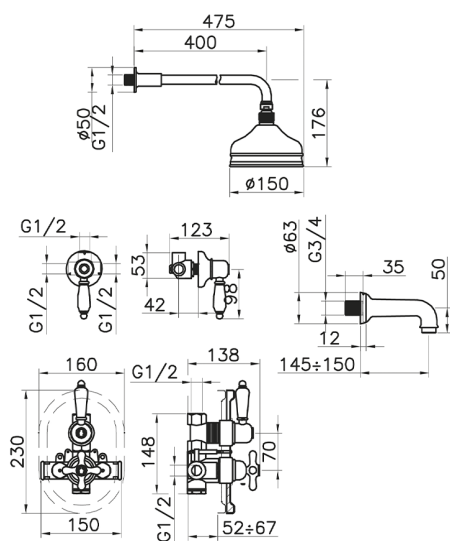

## Concealed thermostatic bath mixer CROISSETTE\_916.CS01H.

MODEL **916.CS01H.**

Concealed thermostatic bath mixer, 1/2" Concealed Thermostatic Mixer, 1/2" outlet stopvalve, 2-outlet diverter, 400 mm shower arm with headshower, 150 mm Brass round headshower, 3/4 M 150 mm spout, without flexible hose and handshower

### CHARACTERISTICS

Cartridge Spare Parts **24.04A.PP**

**8x20 Plus P Thermostatic Valve**

Installation **Concealed**