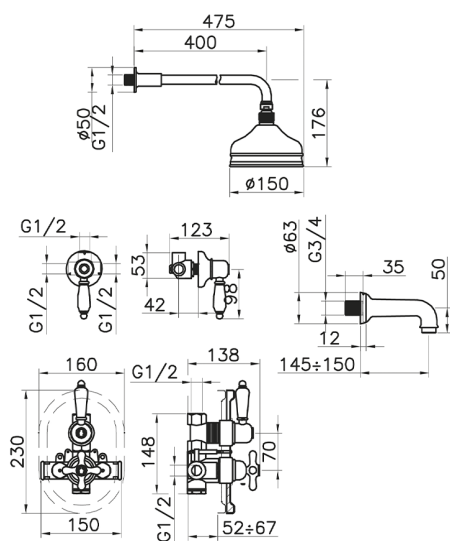

Concealed thermostatic bath mixer CROISSETTE_916.CS01H.

MODEL **916.CS01H.**

Concealed thermostatic bath mixer, 1/2" Concealed Thermostatic Mixer, 1/2" outlet stopvalve, 2-outlet diverter, 400 mm shower arm with headshower, 150 mm Brass round headshower, 3/4 M 150 mm spout, without flexible hose and handshower

AVAILABLE FINISHINGS

CHARACTERISTICS

Cartridge Spare Parts **24.04A.PP**

8x20 Plus P Thermostatic Valve

Installation **Concealed**

Thermostatic

The Huber thermostatic is your personal water manager, helping you to handle, control and save water and energy.